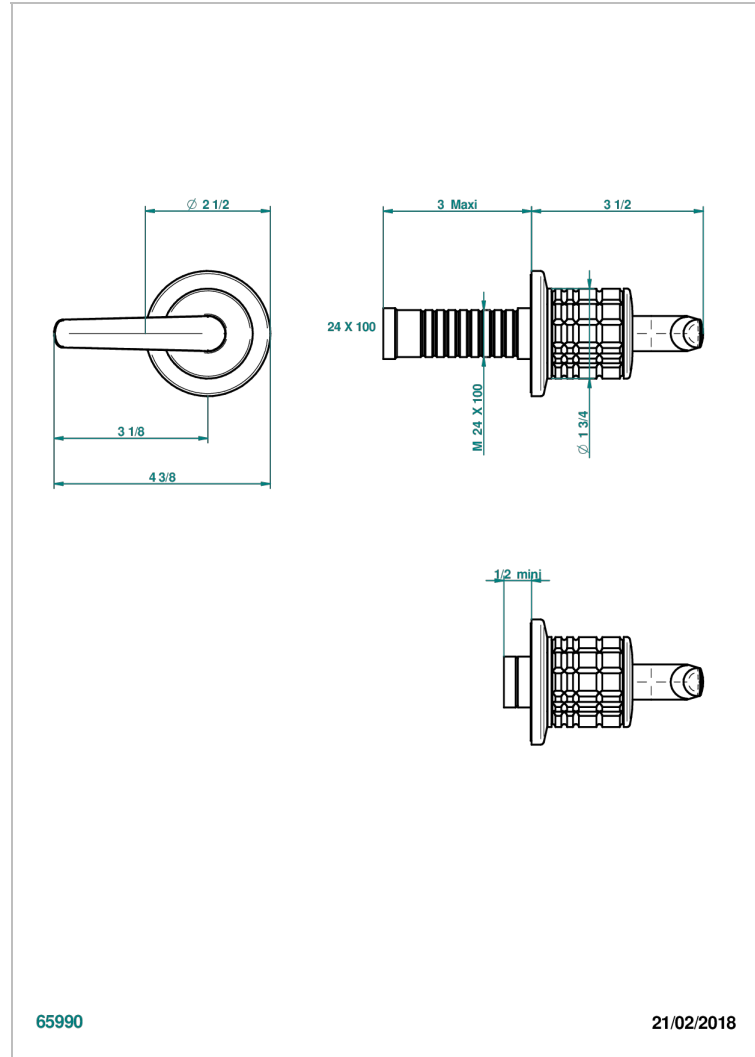

SYSTEM CRYSTAL WITH LEVER

G9K-30B

THG[®]
PARIS

Trim only for wall valve 1/2" ref.30/CA & 30/HA and 3/4" ref.32/CA & 32/HA and diverter ref.50/4VMA

65990

21/02/2018

CHARACTERISTIC

- System Crystal with lever
- Trim only for wall valve 1/2" ref.30/CA & 30/HA and 3/4" ref.32/CA & 32/HA and diverter ref.50/4VMA

RELATED SKU'S

- Ref. G00-30/CA Wall mounted 1/2" valve body with ceramic head, 1/4 turn left - no trim
- Ref. G00-30/HA Wall mounted 1/2" valve body with ceramic head, 1/4 turn right
- Ref. G00-32/CA Wall mounted 3/4" valve with ceramic head, 1/4 turn left - no trim
- Ref. G00-32/HA Wall mounted 3/4" valve body with ceramic head, 1/4 turn right - no trim