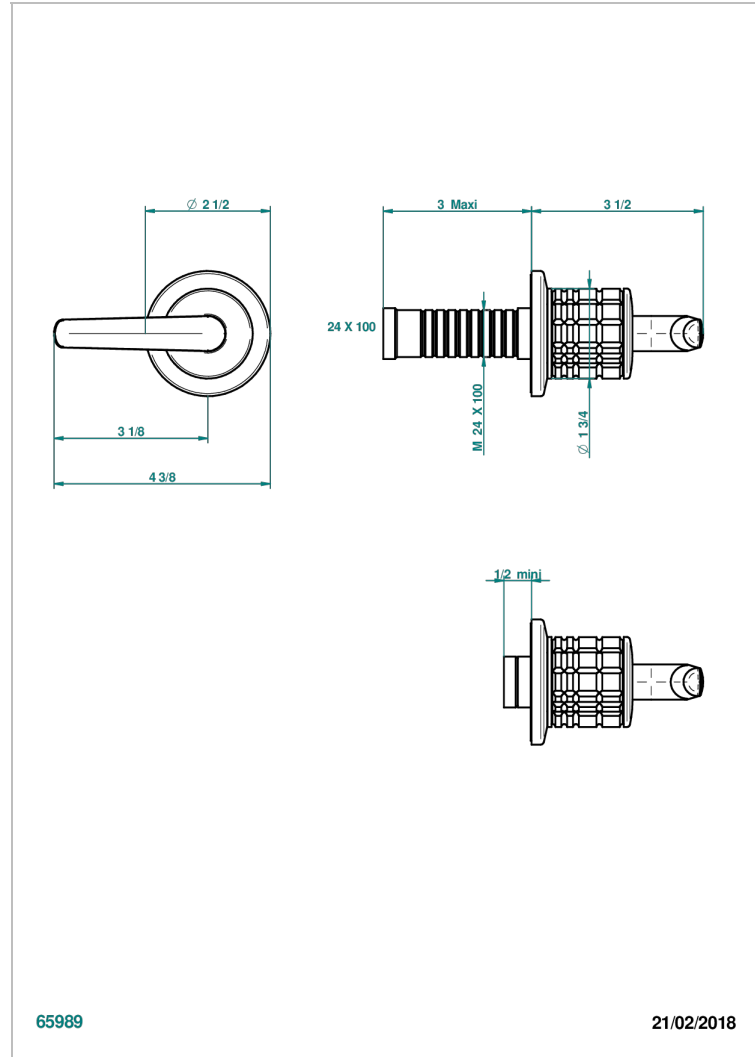

SYSTEM HOWLITE WITH LEVER HANDLES

G9H-30B

Wall volume control 30 & 32 trim

THG[®]
PARIS

CHARACTERISTIC

- System Howlite with lever handles
- Wall volume control 30 & 32 trim

RELATED SKU'S

- Ref. G00-32CUSA 3/4" Volume control wall valve with ceramic cartridge
- Ref. G00-32HUSA 3/4" Volume control wall valve with ceramic cartridge counterclockwise
- Ref. G00-30CUSA 1/2" volume control wall valve with ceramic cartridge
- Ref. G00-30HUSA 1/2" Volume control wall valve with ceramic cartridge counterclockwise