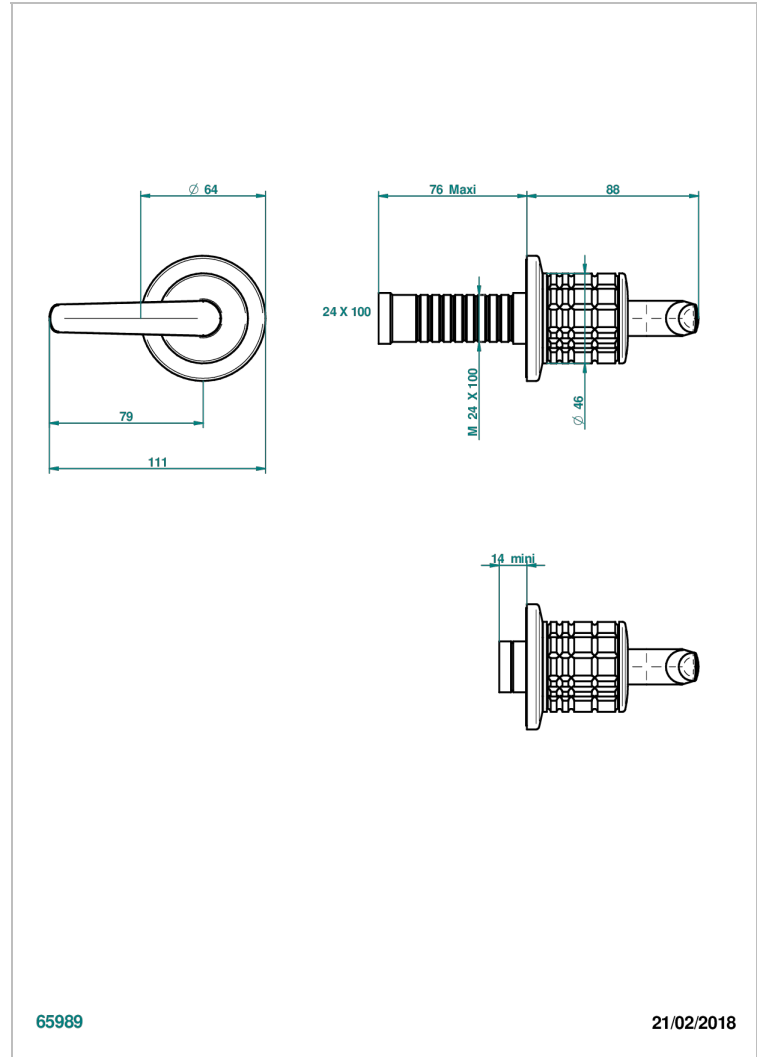

# SYSTEM HOWLITE WITH LEVER

G9H-30B

THG<sup>®</sup>  
PARIS

Trim only for wall valve 1/2" ref.30/CA & 30/HA and 3/4" ref.32/CA & 32/HA and diverter ref.50/4VMA

## CHARACTERISTIC

- System Howlite with lever
- Trim only for wall valve 1/2" ref.30/CA & 30/HA and 3/4" ref.32/CA & 32/HA and diverter ref.50/4VMA

## RELATED SKU'S

- Ref. G00-30/CA Wall mounted 1/2" valve body with ceramic head, 1/4 turn left - no trim
- Ref. G00-30/HA Wall mounted 1/2" valve body with ceramic head, 1/4 turn right
- Ref. G00-32/CA Wall mounted 3/4" valve with ceramic head, 1/4 turn left - no trim
- Ref. G00-32/HA Wall mounted 3/4" valve body with ceramic head, 1/4 turn right - no trim