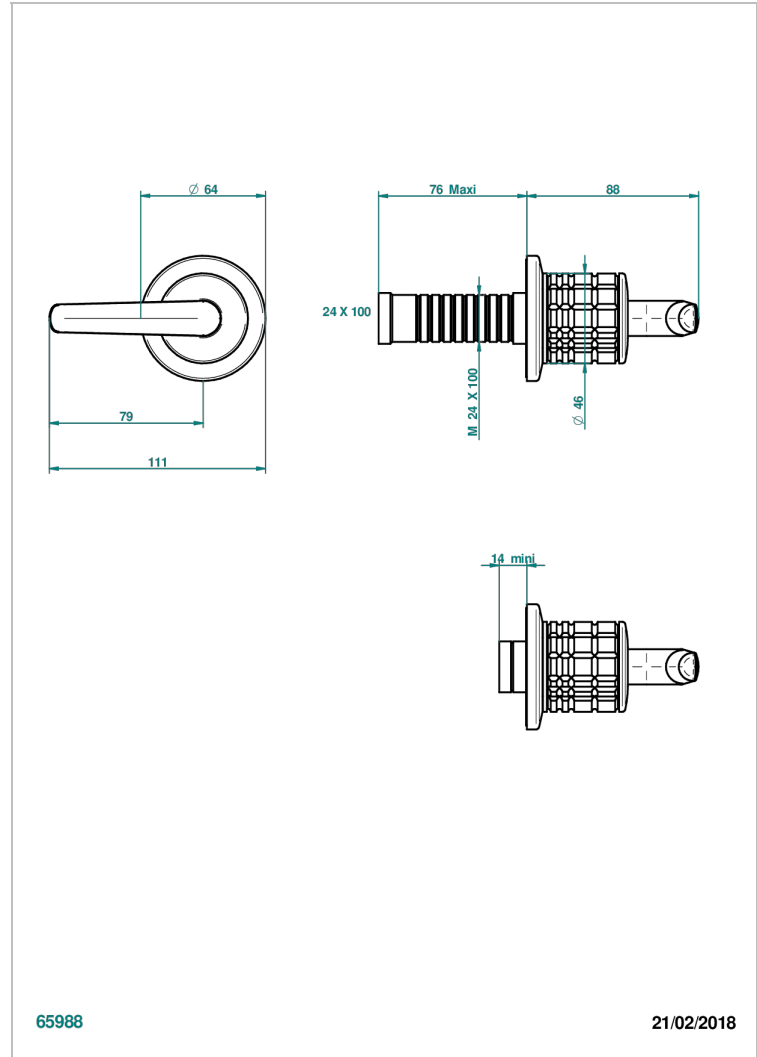

SYSTEM SQUARED METAL WITH LEVER HANDLES

G9F-30B

Wall volume control 30 & 32 trim

THG[®]
PARIS

CHARACTERISTIC

- System Squared Metal with lever handles
- Wall volume control 30 & 32 trim

RELATED SKU'S

- Ref. G00-32CUSA 3/4" Volume control wall valve with ceramic cartridge
- Ref. G00-32HUSA 3/4" Volume control wall valve with ceramic cartridge counterclockwise
- Ref. G00-30CUSA 1/2" volume control wall valve with ceramic cartridge
- Ref. G00-30HUSA 1/2" Volume control wall valve with ceramic cartridge counterclockwise