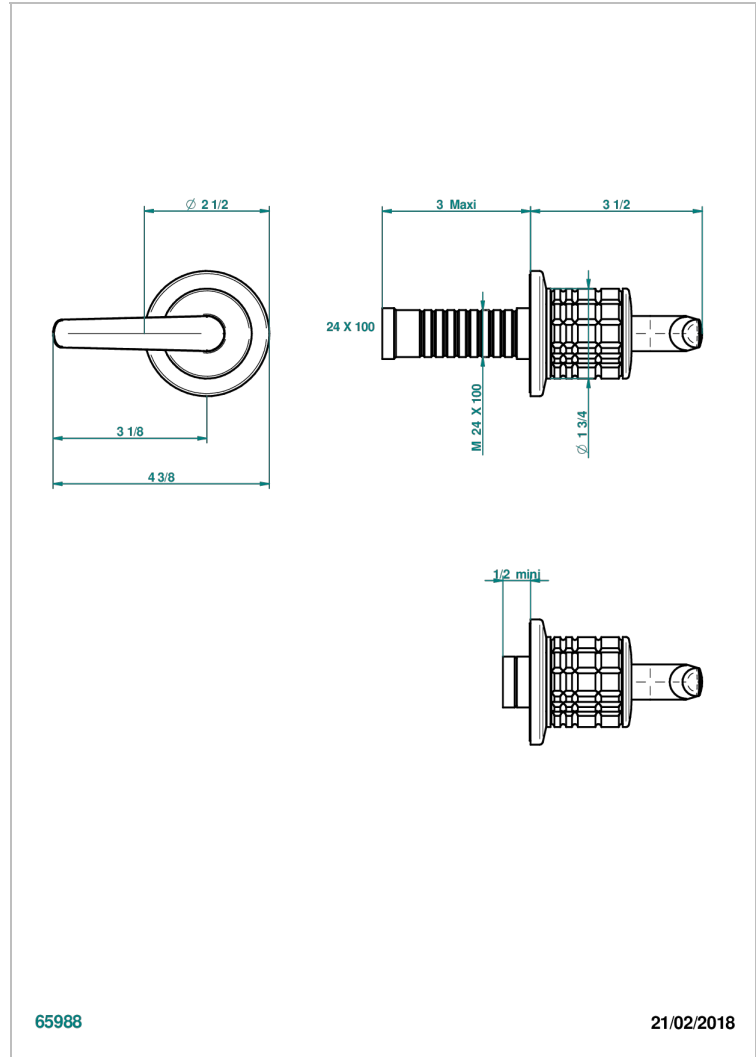

# SYSTEM SQUARED METAL WITH LEVER HANDLES

G9F-30B

Wall volume control 30 & 32 trim

THG<sup>®</sup>  
PARIS

65988

21/02/2018

## CHARACTERISTIC

- System Squared Metal with lever handles
- Wall volume control 30 & 32 trim

## RELATED SKU'S

- Ref. G00-32CUSA 3/4" Volume control wall valve with ceramic cartridge
- Ref. G00-32HUSA 3/4" Volume control wall valve with ceramic cartridge counterclockwise
- Ref. G00-30CUSA 1/2" volume control wall valve with ceramic cartridge
- Ref. G00-30HUSA 1/2" Volume control wall valve with ceramic cartridge counterclockwise