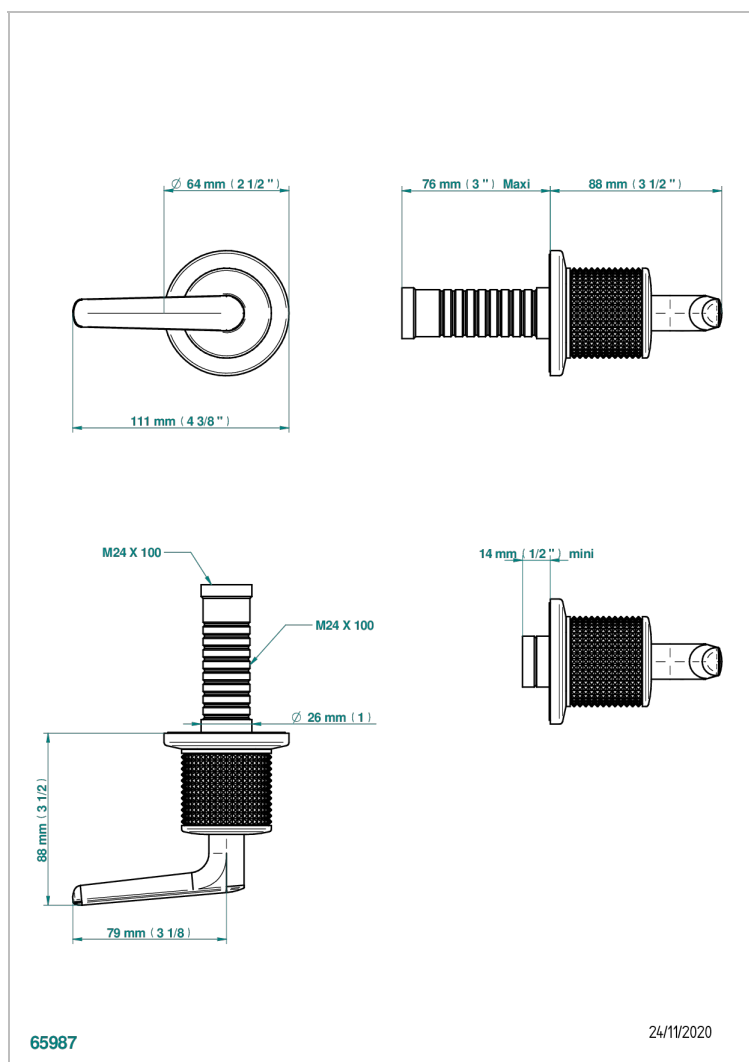

SYSTEM DIAMOND METAL WITH LEVER HANDLES

G9D-30B

Wall volume control 30 & 32 trim

CHARACTERISTIC

- System Diamond Metal with lever handles
- Wall volume control 30 & 32 trim

RELATED SKU'S

- Ref. G00-32CUSA 3/4" Volume control wall valve with ceramic cartridge
- Ref. G00-32HUSA 3/4" Volume control wall valve with ceramic cartridge counterclockwise
- Ref. G00-30CUSA 1/2" volume control wall valve with ceramic cartridge
- Ref. G00-30HUSA 1/2" Volume control wall valve with ceramic cartridge counterclockwise