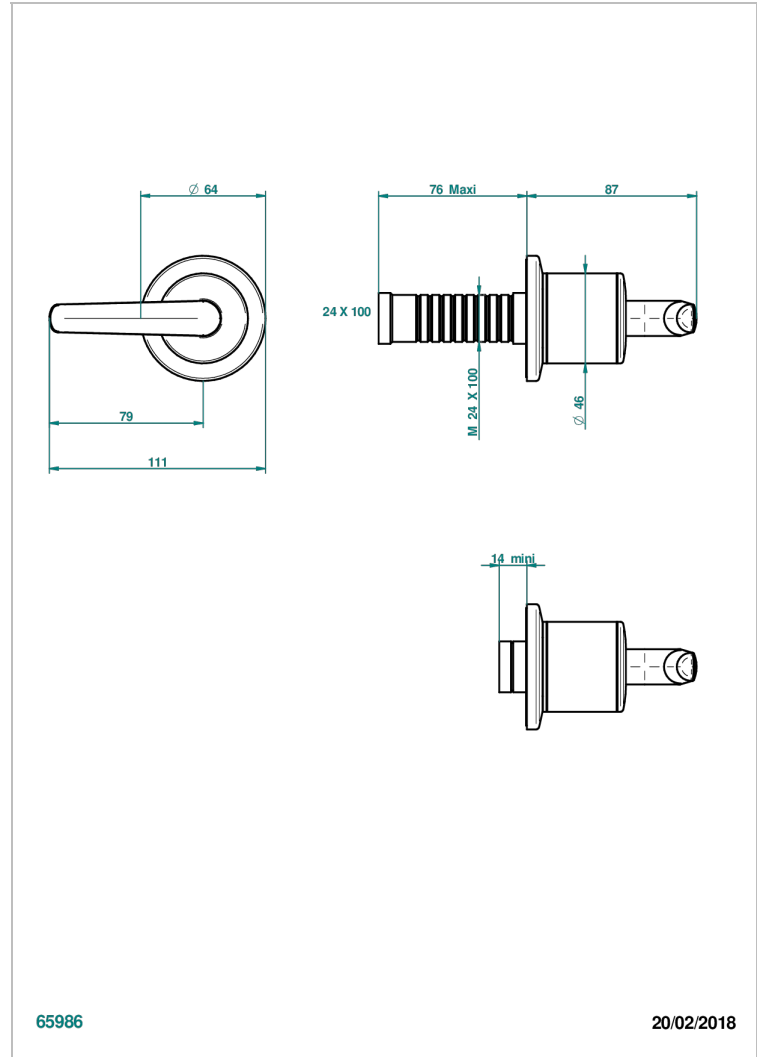

# SYSTEM SMOOTH METAL WITH LEVER HANDLES

G9B-30B

Wall volume control 30 & 32 trim

THG<sup>®</sup>  
PARIS

65986

20/02/2018

## CHARACTERISTIC

- System Smooth Metal with lever handles
- Wall volume control 30 & 32 trim

## RELATED SKU'S

- Ref. G00-32CUSA 3/4" Volume control wall valve with ceramic cartridge
- Ref. G00-32HUSA 3/4" Volume control wall valve with ceramic cartridge counterclockwise
- Ref. G00-30CUSA 1/2" volume control wall valve with ceramic cartridge
- Ref. G00-30HUSA 1/2" Volume control wall valve with ceramic cartridge counterclockwise