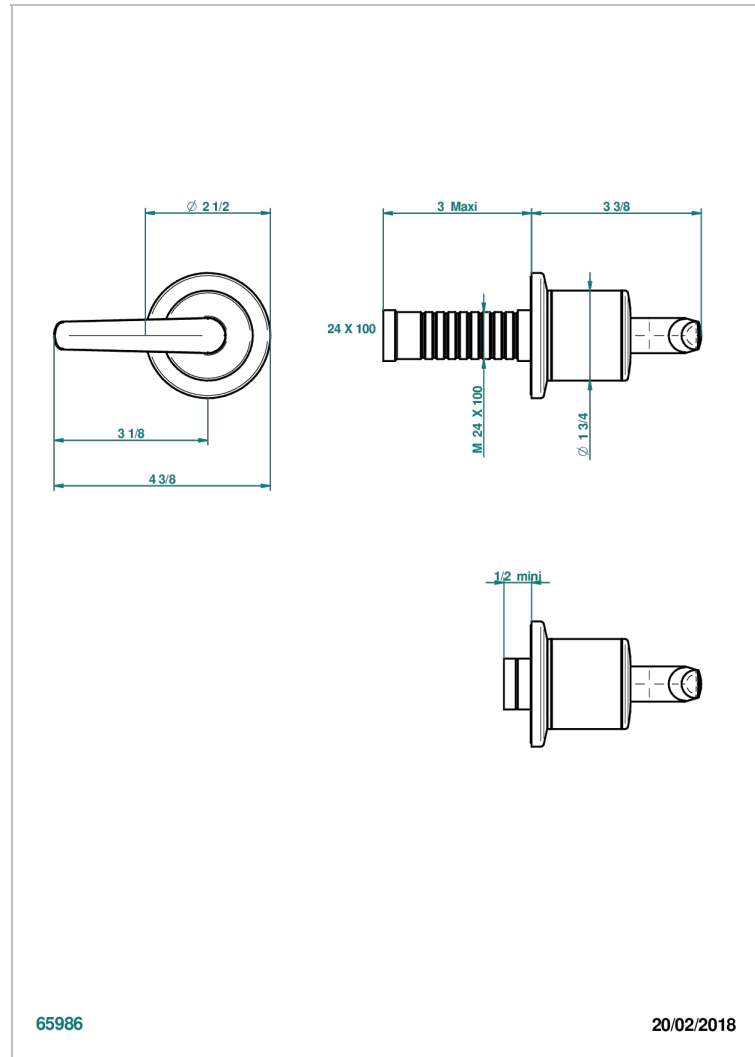

SYSTEM SMOOTH METAL WITH LEVER HANDLES

G9B-30B

Wall volume control 30 & 32 trim

THG[®]
PARIS

65986

20/02/2018

CHARACTERISTIC

- System Smooth Metal with lever handles
- Wall volume control 30 & 32 trim

RELATED SKU'S

- Ref. G00-32CUSA 3/4" Volume control wall valve with ceramic cartridge
- Ref. G00-32HUSA 3/4" Volume control wall valve with ceramic cartridge counterclockwise
- Ref. G00-30CUSA 1/2" volume control wall valve with ceramic cartridge
- Ref. G00-30HUSA 1/2" Volume control wall valve with ceramic cartridge counterclockwise