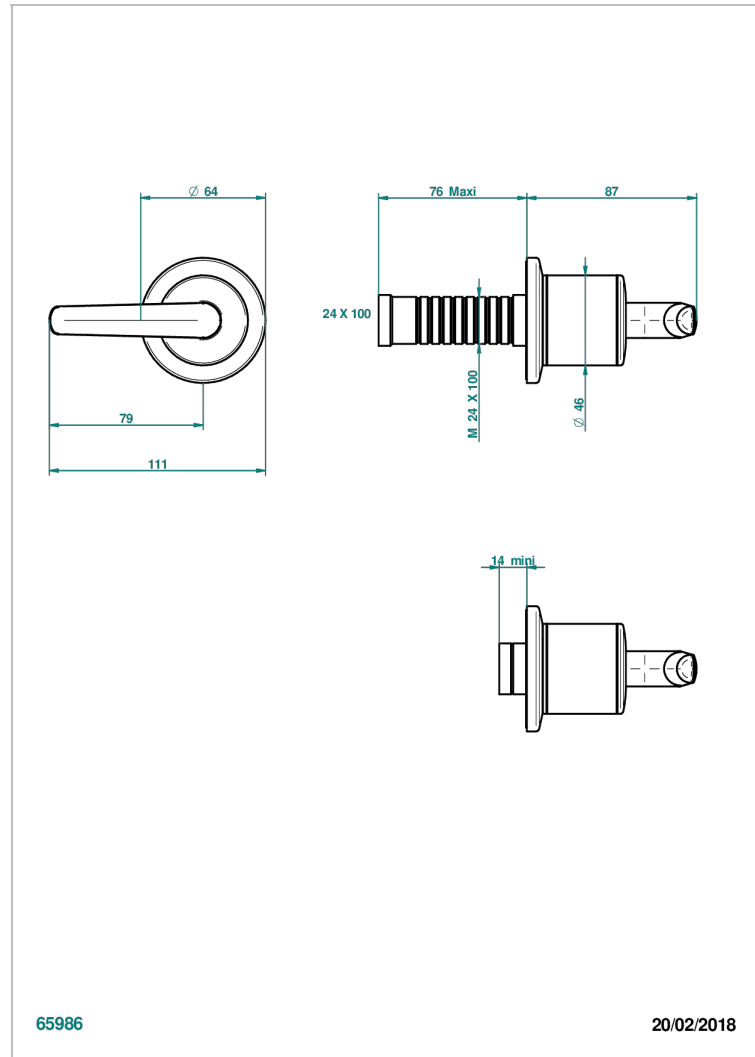

# BONDI WITH LEVER HANDLES

G7G-30B

Wall volume control 30 & 32 trim

THG<sup>®</sup>  
PARIS

## CHARACTERISTIC

- Bondi with lever handles
- Wall volume control 30 & 32 trim

## RELATED SKU'S

- Ref. G00-32CUSA 3/4" Volume control wall valve with ceramic cartridge
- Ref. G00-32HUSA 3/4" Volume control wall valve with ceramic cartridge counterclockwise
- Ref. G00-30CUSA 1/2" volume control wall valve with ceramic cartridge
- Ref. G00-30HUSA 1/2" Volume control wall valve with ceramic cartridge counterclockwise