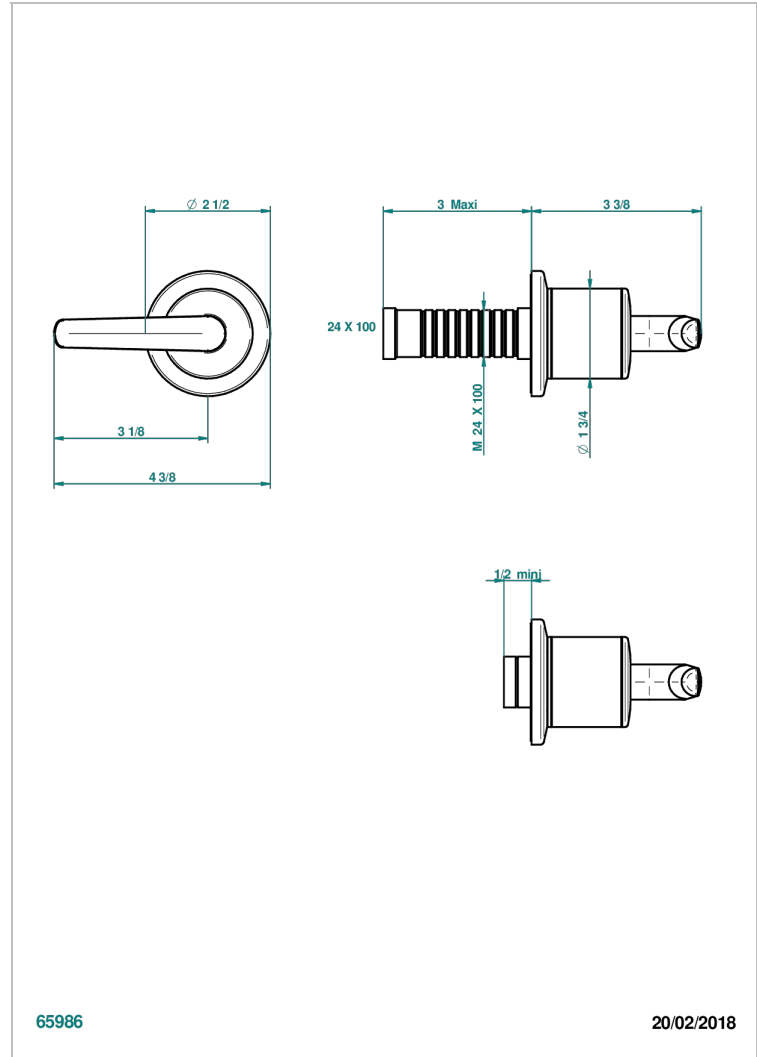

BONDI WITH LEVER HANDLES

G7G-30B

Wall volume control 30 & 32 trim

THG[®]
PARIS

65986

20/02/2018

CHARACTERISTIC

- Bondi with lever handles
- Wall volume control 30 & 32 trim

RELATED SKU'S

- Ref. G00-32CUSA 3/4" Volume control wall valve with ceramic cartridge
- Ref. G00-32HUSA 3/4" Volume control wall valve with ceramic cartridge counterclockwise
- Ref. G00-30CUSA 1/2" volume control wall valve with ceramic cartridge
- Ref. G00-30HUSA 1/2" Volume control wall valve with ceramic cartridge counterclockwise