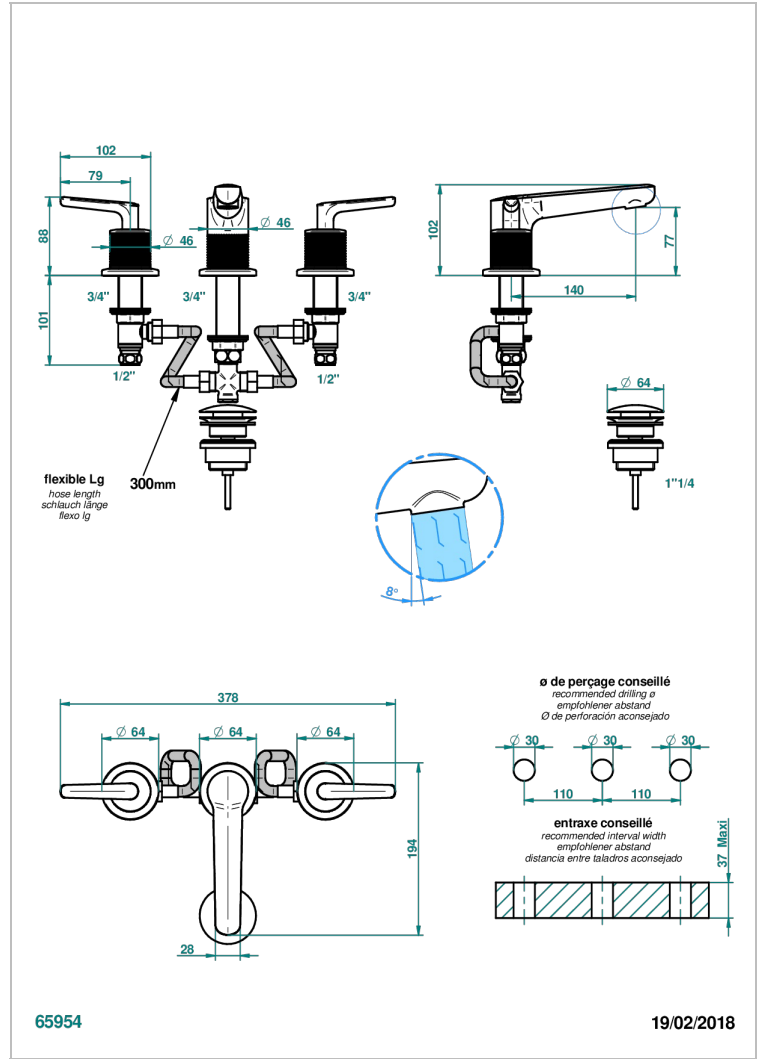

# SYSTEM DIAMOND METAL WITH LEVER

G9D-151

3孔台盆龙头，带下水器