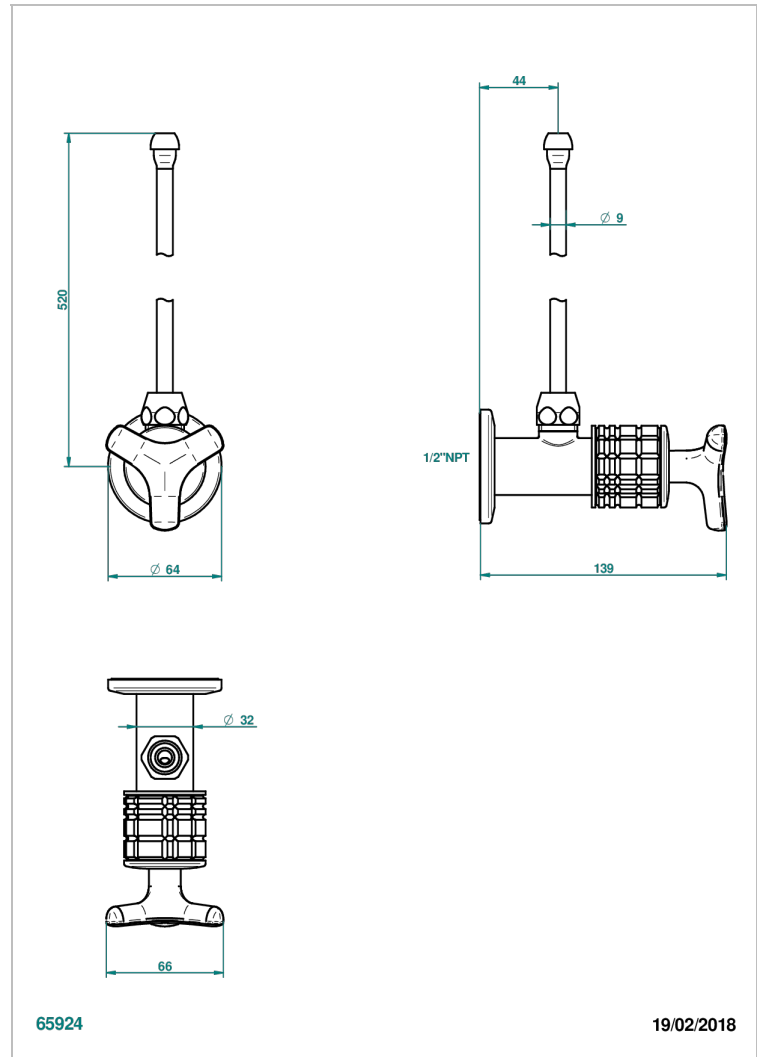

# SYSTEM CRYSTAL

G9J-181/SLA

Angle supply valve with 3/8" adaptor set

## CHARACTERISTIC

- System Crystal
- Angle supply valve with 3/8" adaptor set