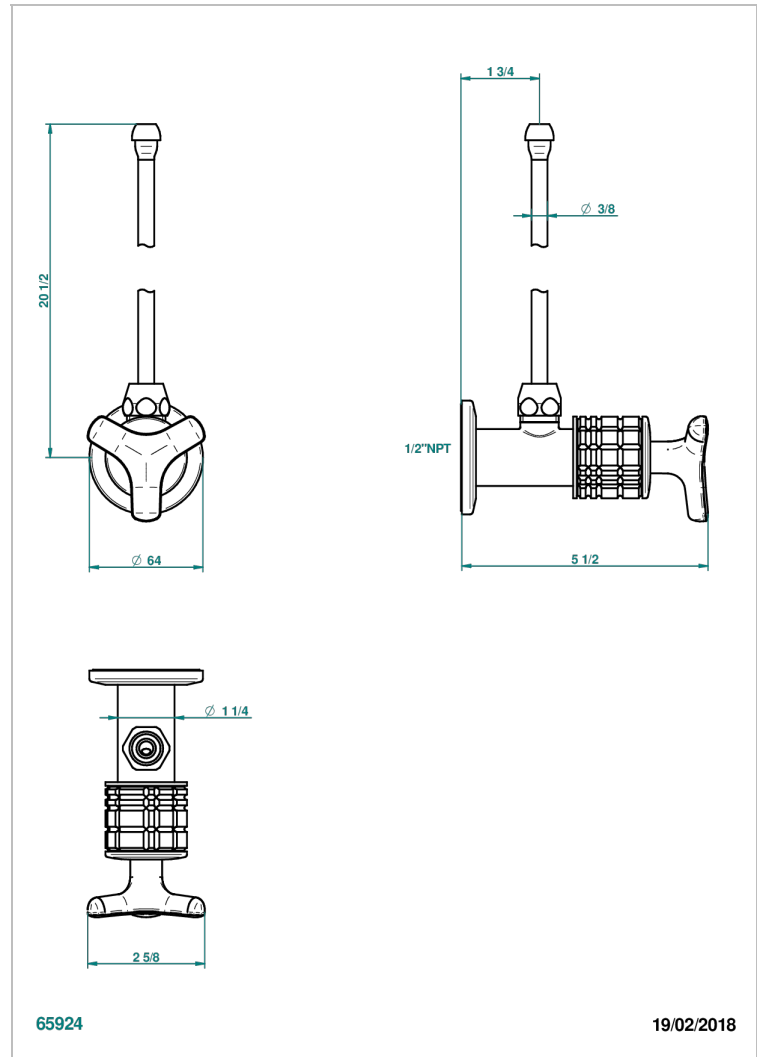

# SYSTEM CRYSTAL

G9J-181/SLA

Angle supply valve with 3/8" adaptor set

## CHARACTERISTIC

- System Crystal
- Angle supply valve with 3/8" adaptor set