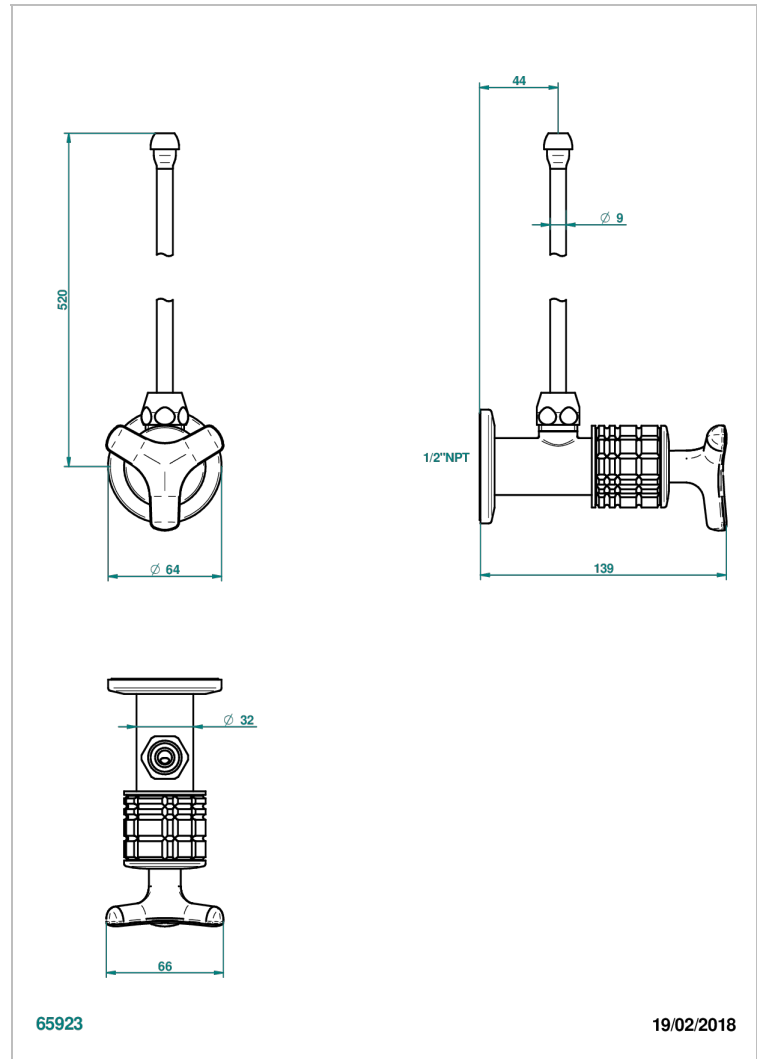

SYSTEM HOWLITE

G9G-181/SLA

Angle valve with 3/8 supply lavatory quick adaptor set

THG[®]
PARIS

CARACTERÍSTICAS

- System Howlite
- Angle valve with 3/8 supply lavatory quick adaptor set

ACABADOS DISPONIBLES

Bronce claro - D01
Cerámica negra mate - D30
Cobre viejo mate - H07
Cromo - A02
Cromo mate - C02
Dorado - F01