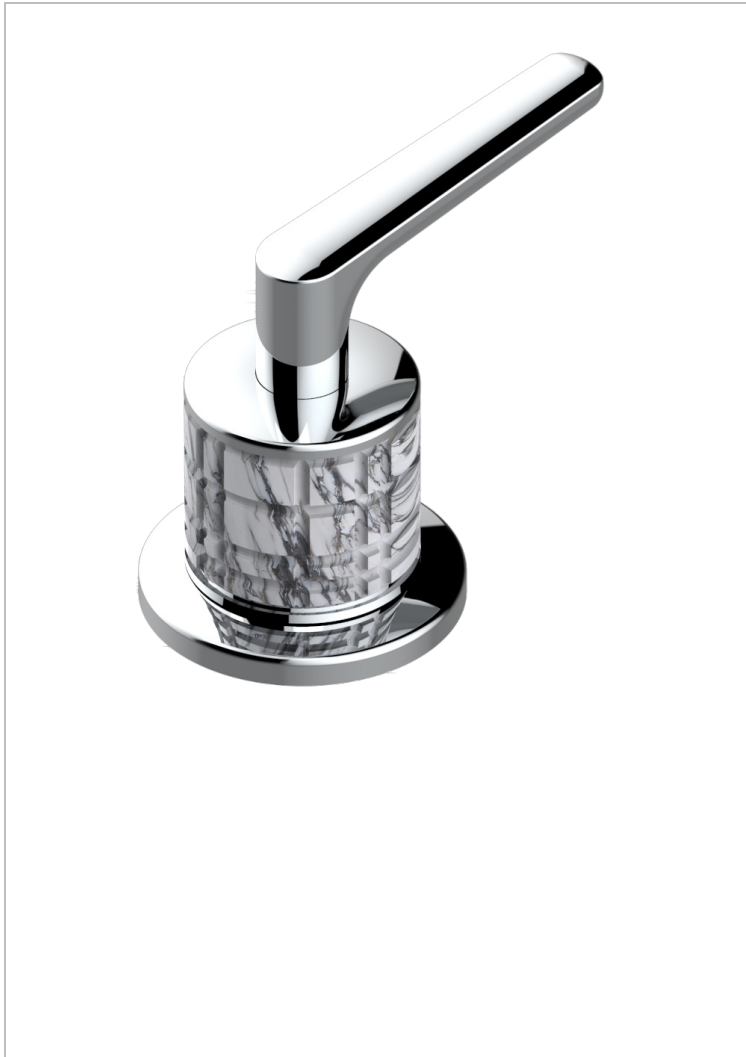

SYSTEM HOWLITE WITH LEVER

G9H-35/C

Rim mounted 1/2" valve, cold

THG[®]
PARIS

CHARACTERISTIC

- System Howlite with lever
- Rim mounted 1/2" valve, cold

AVAILABLE FINITIONS

Antique nickel - H28
Black ceram - D30
Blush PVD - H62
Brass color PVD - H49
Brown bronze color PVD - F33
Gold color PVD - H52

Graphite PVD - H64
Lacquered light bronze - D01
Matt Umber PVD - H67
Matt blush PVD - H60
Matt brass color PVD - H50
Matt brown bronze color PVD - F34

Matt chrome - C02
Matt gold - F07
Matt gold color PVD - H53
Matt graphite PVD - H65
Matt nickel (color finish) - C01
Matt nickel color PVD - H56

Nickel color PVD - H55
Polished chrome (color finish) - A02
Polished gold (color finish) - F01
Polished nickel - B01
Soft gold - F30
Soft matt gold - F31

Umber PVD - H66
Varnished matt antique red copper
(color finish) - H07