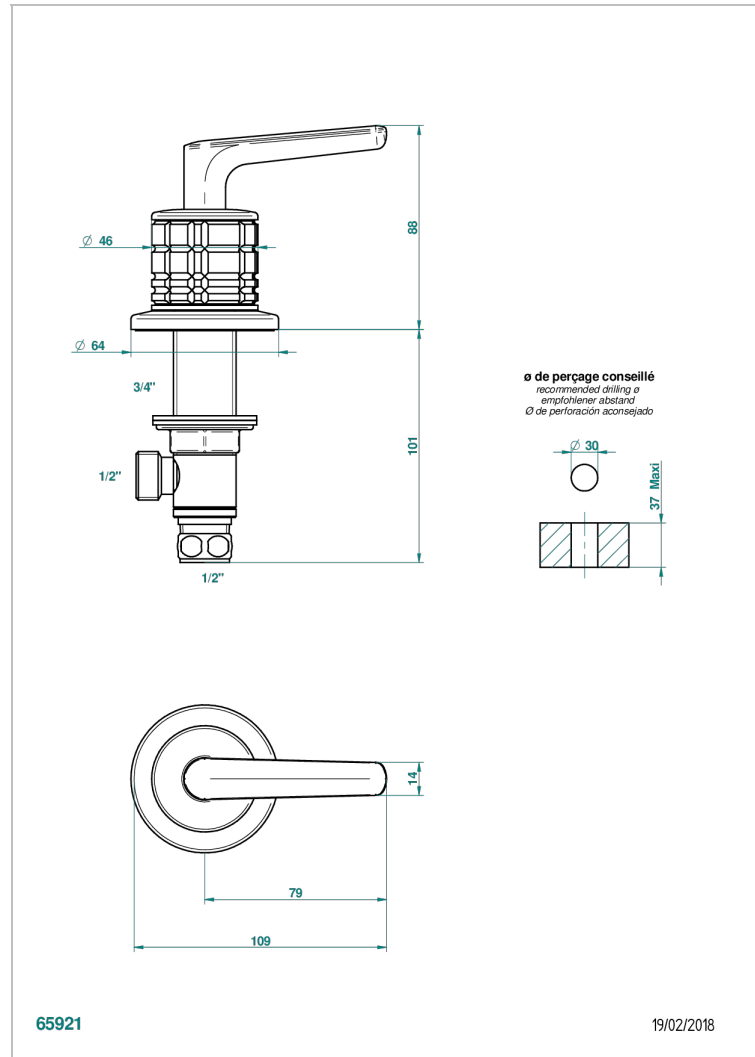

SYSTEM HOWLITE WITH LEVER

G9H-35/C

Rim mounted 1/2" valve, cold

THG[®]
PARIS

CHARACTERISTIC

- System Howlite with lever
- Rim mounted 1/2" valve, cold

AVAILABLE FINITIONS

Antique nickel - H28
Black ceram - D30
Blush PVD - H62
Brass color PVD - H49
Brown bronze color PVD - F33
Gold color PVD - H52