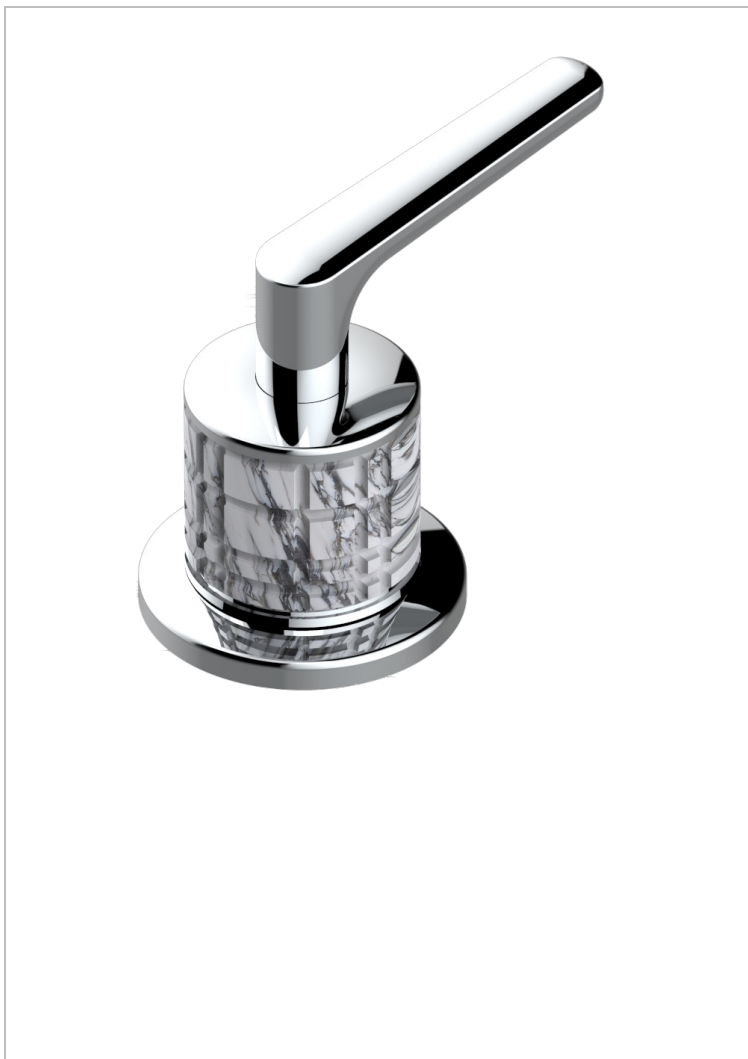

SYSTEM HOWLITE WITH LEVER

G9H-35/C

Rim mounted 1/2" valve, cold

THG[®]
PARIS

CHARACTERISTIC

- System Howlite with lever
- Rim mounted 1/2" valve, cold

AVAILABLE FINITIONS

Antique nickel - H28
Black ceram - D30
Blush PVD - H62
Brass color PVD - H49
Brown bronze color PVD - F33
Gold color PVD - H52

Graphite PVD - H64
Lacquered light bronze - D01
Matt Umber PVD - H67
Matt blush PVD - H60
Matt brass color PVD - H50
Matt brown bronze color PVD - F34

Matt chrome - C02
Matt gold - F07
Matt gold color PVD - H53
Matt graphite PVD - H65
Matt nickel (color finish) - C01
Matt nickel color PVD - H56

Nickel color PVD - H55
Polished chrome (color finish) - A02
Polished gold (color finish) - F01
Polished nickel - B01
Soft gold - F30
Soft matt gold - F31

Umber PVD - H66
Varnished matt antique red copper
(color finish) - H07