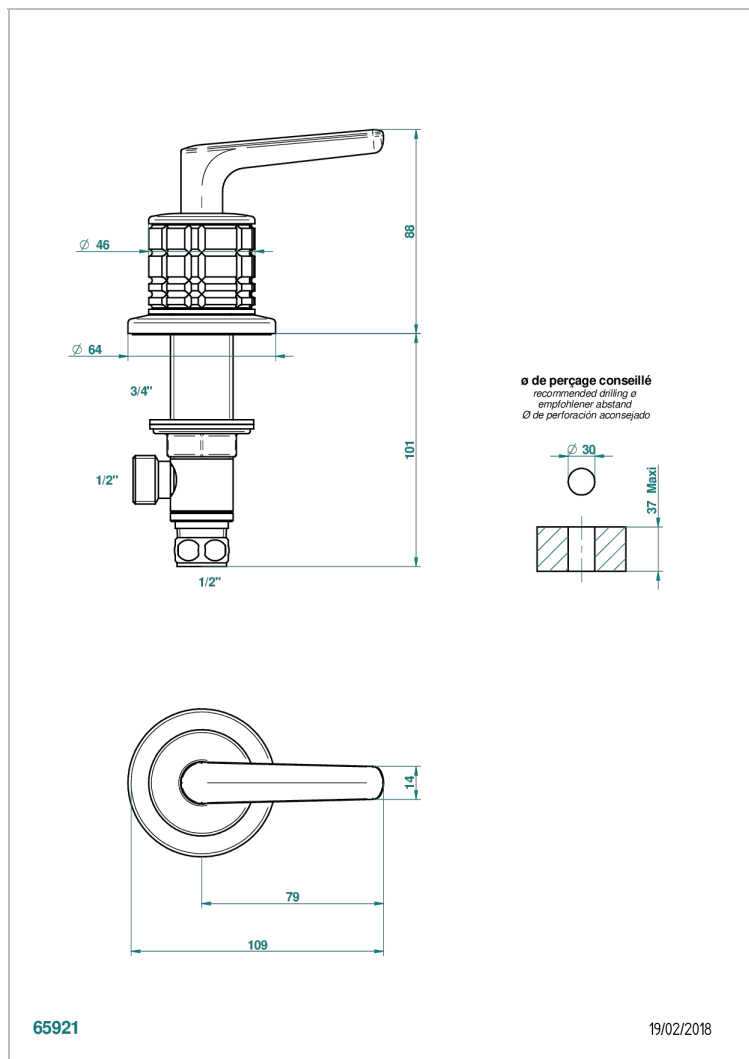

SYSTEM HOWLITE WITH LEVER

G9H-35/C

Rim mounted 1/2" valve, cold

THG[®]
PARIS

CHARACTERISTIC

- System Howlite with lever
- Rim mounted 1/2" valve, cold

AVAILABLE FINITIONS

Antique nickel - H28
Black ceram - D30
Blush PVD - H62
Brass color PVD - H49
Brown bronze color PVD - F33
Gold color PVD - H52

Nickel color PVD - H55
Polished chrome (color finish) - A02
Polished gold (color finish) - F01
Polished nickel - B01
Soft gold - F30
Soft matt gold - F31

Umber PVD - H66
Varnished matt antique red copper
(color finish) - H07