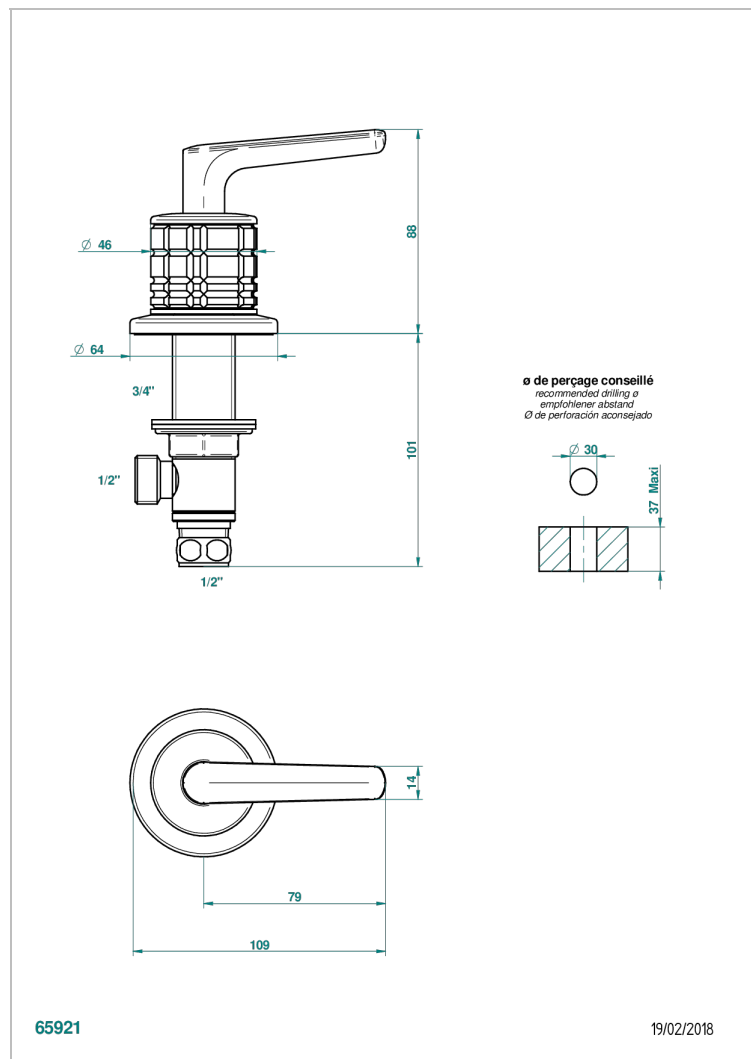

SYSTEM HOWLITE WITH LEVER

G9H-35/C

3/4"台式阀, 冷水阀

特色

- System Howlite with lever
- 3/4"台式阀, 冷水阀

可选饰面

Black ceram - D30
Blush PVD - H62
Graphite PVD - H64
Matt Umber PVD - H67
Matt blush PVD - H60
Matt graphite PVD - H65