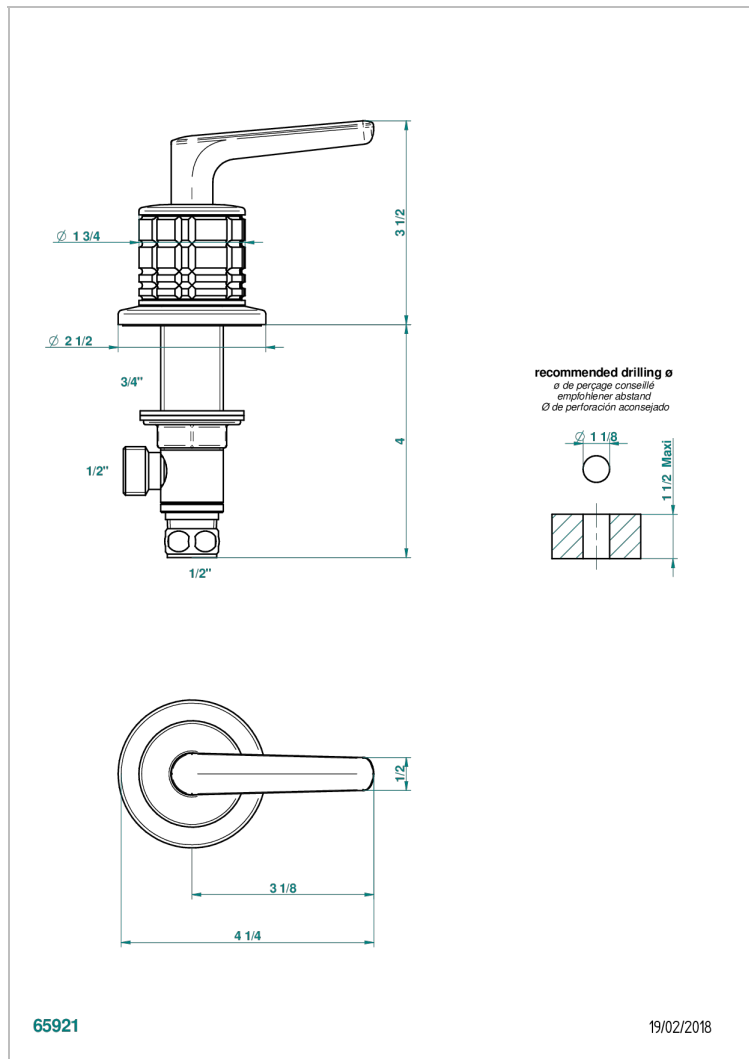

SYSTEM HOWLITE WITH LEVER

G9H-35/C

Rim mounted 1/2" valve, cold

CHARACTERISTIC

- System Howlite with lever
- Rim mounted 1/2" valve, cold

AVAILABLE FINITIONS

Antique nickel - H28
 Black ceram - D30
 Blush PVD - H62
 Brass color PVD - H49
 Brown bronze color PVD - F33
 Gold color PVD - H52

Nickel color PVD - H55
 Polished chrome (color finish) - A02
 Polished gold (color finish) - F01
 Polished nickel - B01
 Soft gold - F30
 Soft matt gold - F31

Umber PVD - H66
 Varnished matt antique red copper (color finish) - H07