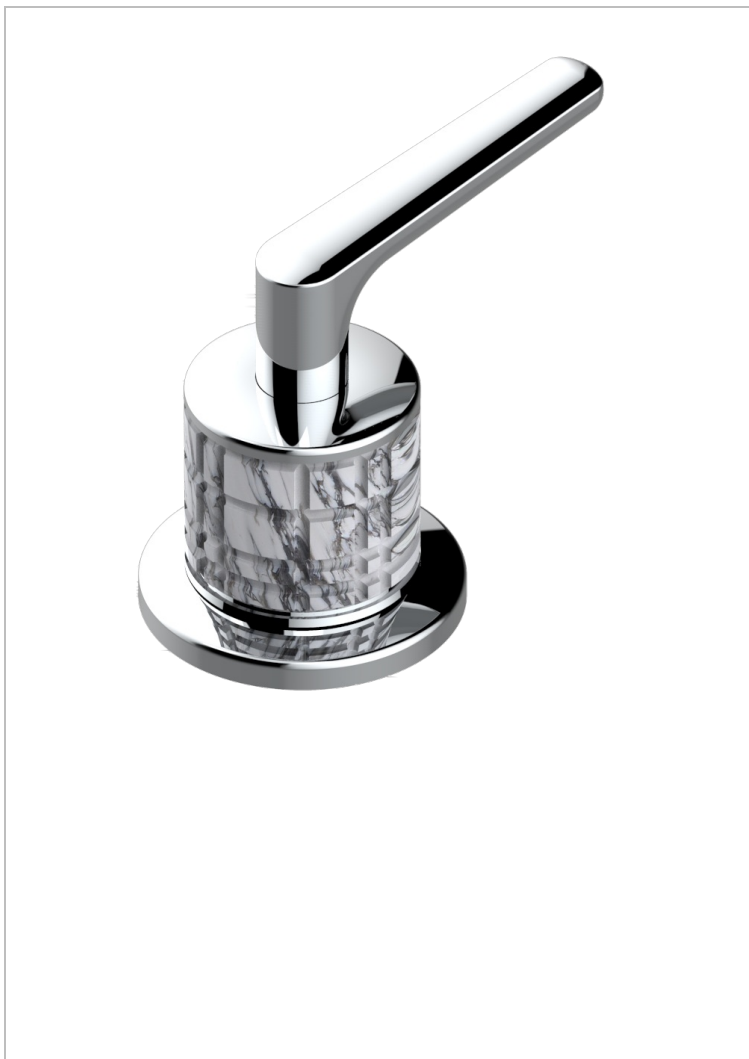

SYSTEM HOWLITE WITH LEVER

G9H-35/C

Rim mounted 1/2" valve, cold

CHARACTERISTIC

- System Howlite with lever
- Rim mounted 1/2" valve, cold

AVAILABLE FINITIONS

Antique nickel - H28
 Black ceram - D30
 Blush PVD - H62
 Brass color PVD - H49
 Brown bronze color PVD - F33
 Gold color PVD - H52

Graphite PVD - H64
 Lacquered light bronze - D01
 Matt Umber PVD - H67
 Matt blush PVD - H60
 Matt brass color PVD - H50
 Matt brown bronze color PVD - F34

Matt chrome - C02
 Matt gold - F07
 Matt gold color PVD - H53
 Matt graphite PVD - H65
 Matt nickel (color finish) - C01
 Matt nickel color PVD - H56

Nickel color PVD - H55
 Polished chrome (color finish) - A02
 Polished gold (color finish) - F01
 Polished nickel - B01
 Soft gold - F30
 Soft matt gold - F31

Umber PVD - H66
 Varnished matt antique red copper (color finish) - H07