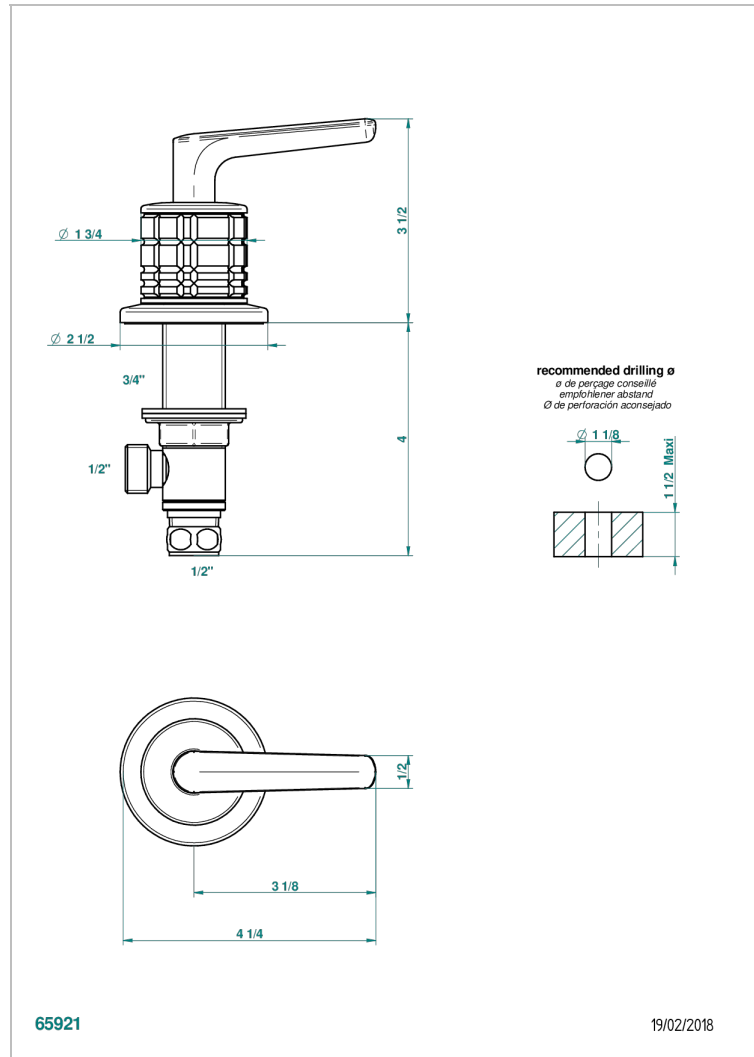

# SYSTEM HOWLITE WITH LEVER

G9H-35/C

3/4"台式阀, 冷水阀

## 特色

- System Howlite with lever
- 3/4"台式阀, 冷水阀