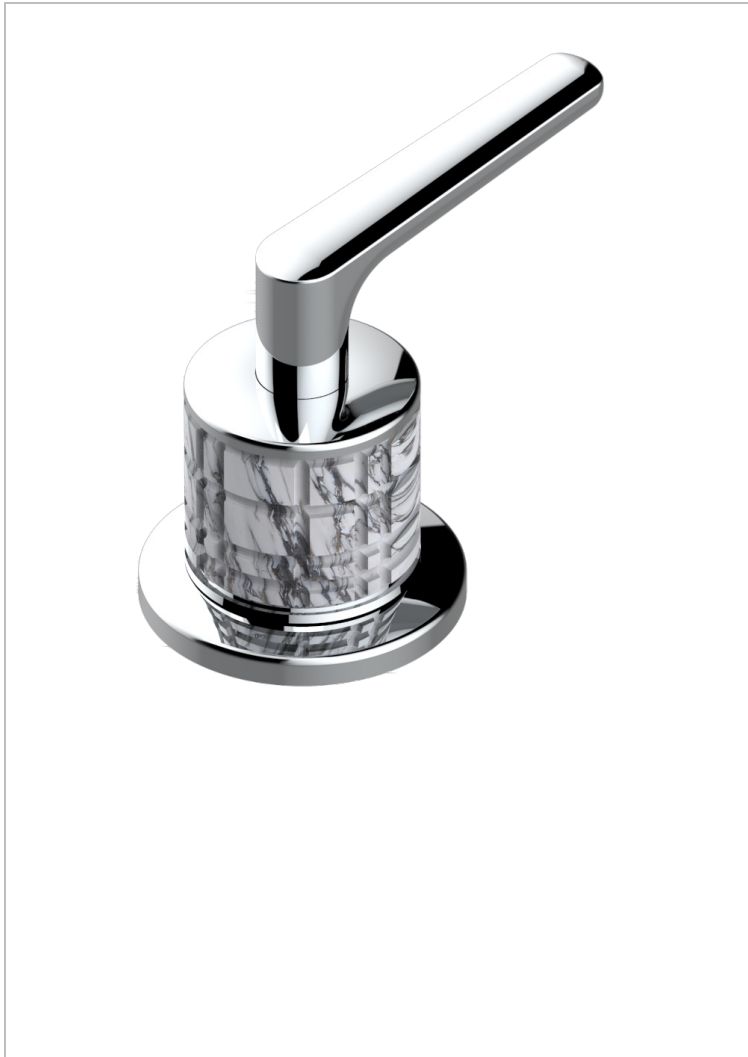

# SYSTEM HOWLITE WITH LEVER

G9H-35/C

3/4"台式阀, 冷水阀

## 特色

- System Howlite with lever
- 3/4"台式阀, 冷水阀

## 可选饰面

Black ceram - D30  
 Blush PVD - H62  
 Graphite PVD - H64  
 Matt Umber PVD - H67  
 Matt blush PVD - H60  
 Matt graphite PVD - H65

PVD哑光棕铜 - F34  
 PVD哑光金 - H53  
 PVD哑光铜 - H50  
 PVD哑光镍 - H56  
 PVD抛光铜 - H49  
 PVD棕铜 - F33