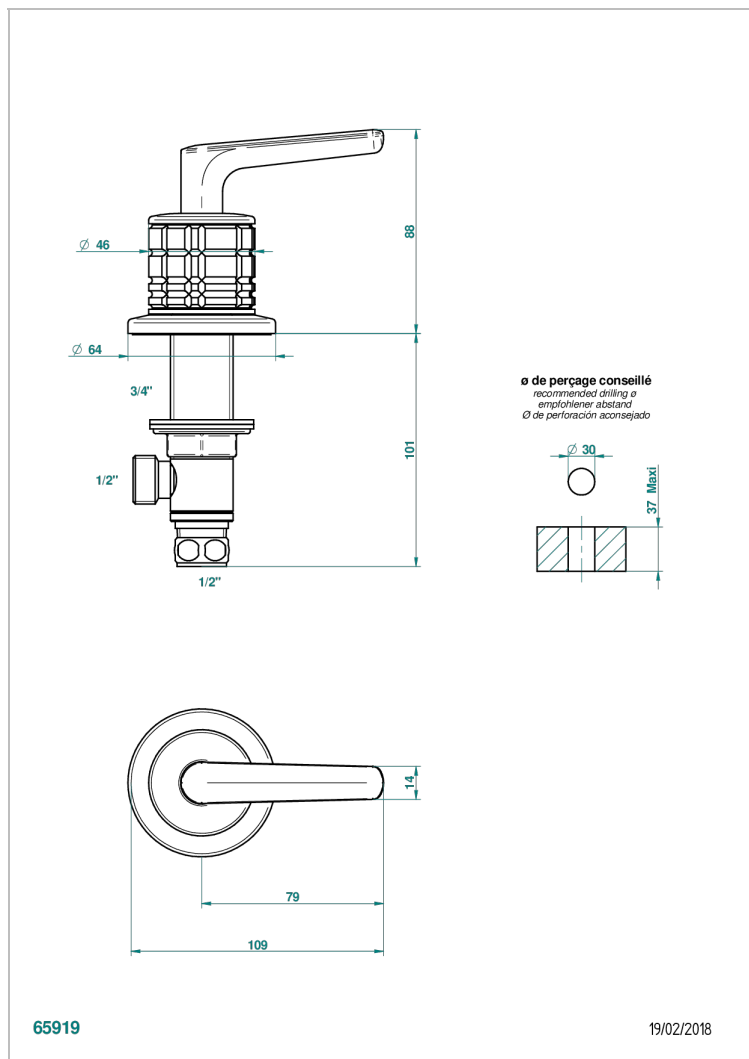

# SYSTEM SQUARED METAL WITH LEVER

G9F-35/C

Rim mounted 1/2" valve, cold

## CHARACTERISTIC

- System Squared Metal with lever
- Rim mounted 1/2" valve, cold