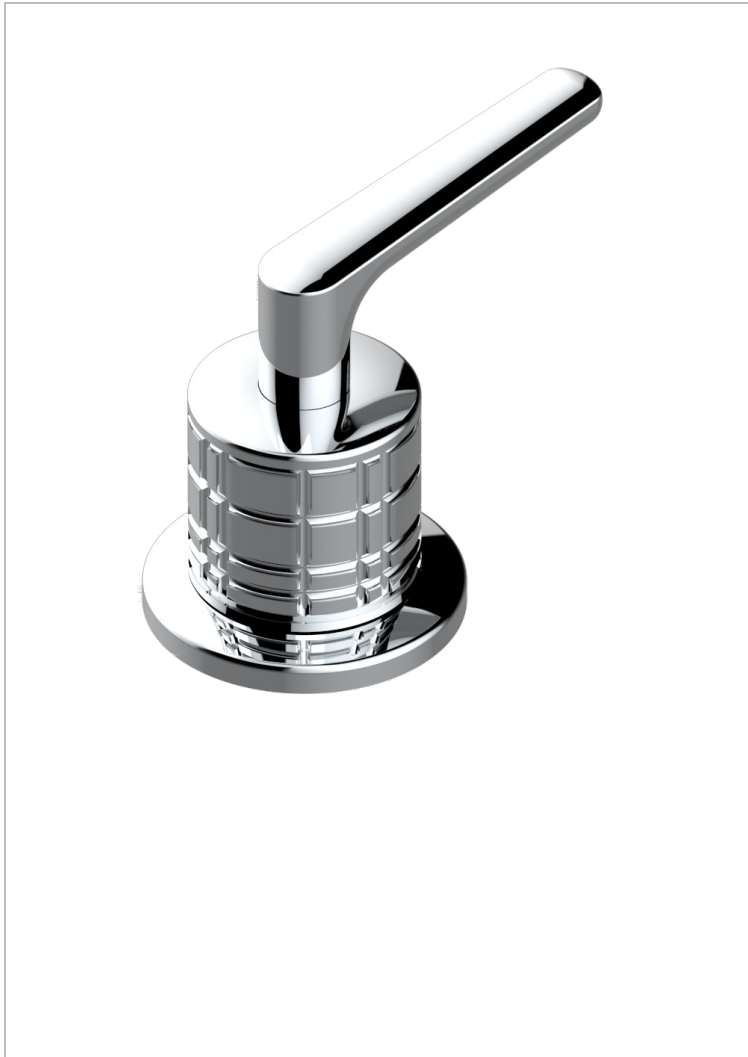

SYSTEM SQUARED METAL WITH LEVER

G9F-35/C

Rim mounted 1/2" valve, cold

CHARACTERISTIC

- System Squared Metal with lever
- Rim mounted 1/2" valve, cold

AVAILABLE FINITIONS

Antique nickel - H28
Black ceram - D30
Blush PVD - H62
Brass color PVD - H49
Brown bronze color PVD - F33
Gold color PVD - H52

Graphite PVD - H64
Lacquered light bronze - D01
Matt Umber PVD - H67
Matt blush PVD - H60
Matt brass color PVD - H50
Matt brown bronze color PVD - F34

Matt chrome - C02
Matt gold - F07
Matt gold color PVD - H53
Matt graphite PVD - H65
Matt nickel (color finish) - C01
Matt nickel color PVD - H56

Nickel color PVD - H55
Polished chrome (color finish) - A02
Polished chrome with gold inlay - GA1
Polished gold (color finish) - F01
Polished nickel - B01
Soft gold - F30

Soft matt gold - F31
Umber PVD - H66
Varnished matt antique red copper (color finish) - H07