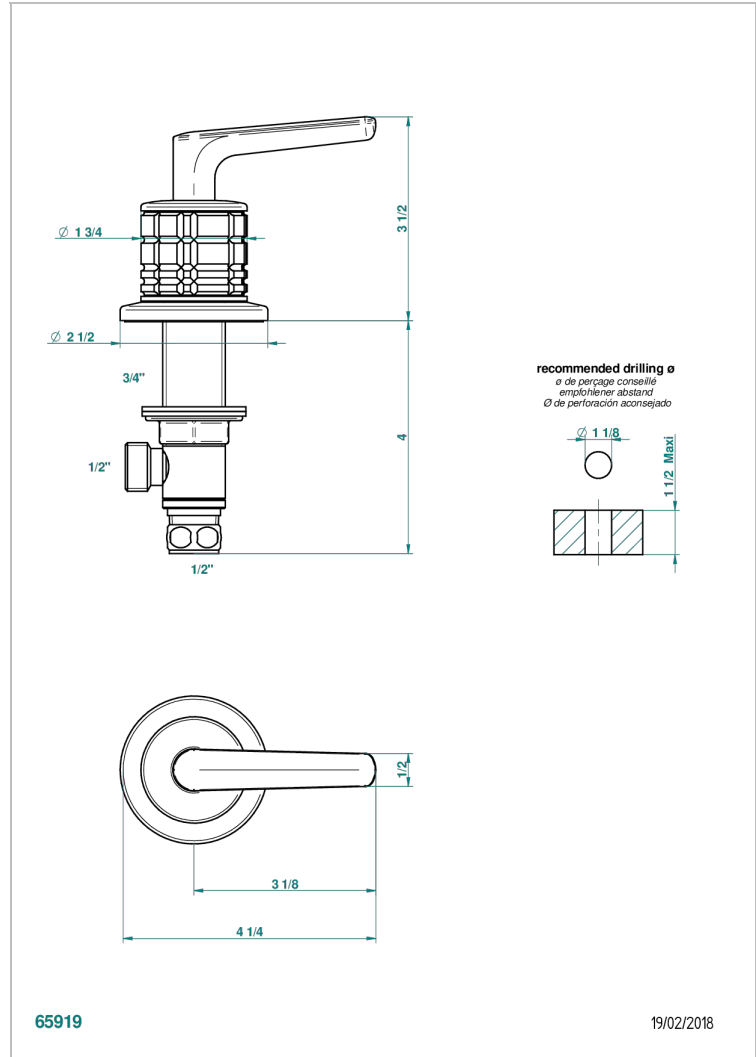

SYSTEM SQUARED METAL WITH LEVER

G9F-35/C

Rim mounted 1/2" valve, cold

CHARACTERISTIC

- System Squared Metal with lever
- Rim mounted 1/2" valve, cold

AVAILABLE FINITIONS

Antique nickel - H28
Black ceram - D30
Blush PVD - H62
Brass color PVD - H49
Brown bronze color PVD - F33
Gold color PVD - H52

Nickel color PVD - H55
Polished chrome (color finish) - A02
Polished chrome with gold inlay - GA1
Polished gold (color finish) - F01
Polished nickel - B01
Soft gold - F30

Soft matt gold - F31
Umber PVD - H66
Varnished matt antique red copper (color finish) - H07