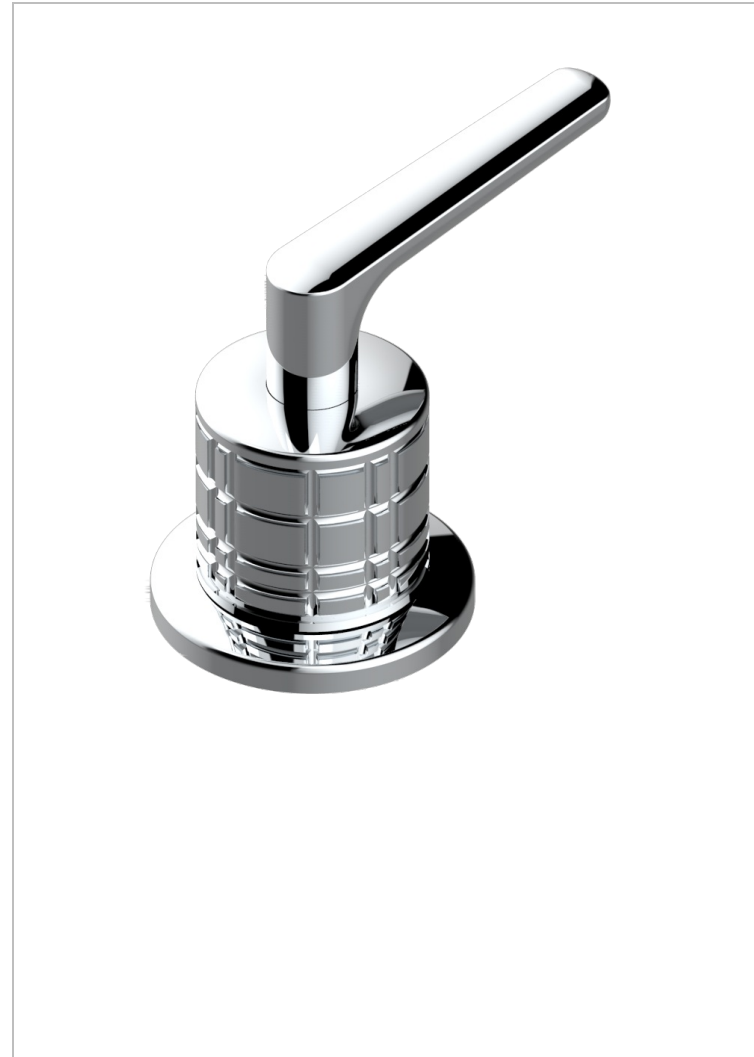

SYSTEM SQUARED METAL WITH LEVER

G9F-35/C

3/4"台式阀, 冷水阀

THG[®]
PARIS

特色

- System Squared Metal with lever
- 3/4"台式阀, 冷水阀

可选饰面

Black ceram - D30
Blush PVD - H62
Graphite PVD - H64
Matt Umber PVD - H67
Matt blush PVD - H60
Matt graphite PVD - H65

PVD哑光棕铜 - F34
PVD哑光金 - H53
PVD哑光铜 - H50
PVD哑光镍 - H56
PVD抛光铜 - H49
PVD棕铜 - F33

PVD金色 - H52
PVD镍 - H55
Polished chrome with gold inlay - GA1
Umber PVD - H66
哑光复古铜 - H07
哑光浅金 - F31

哑光金 - F07
哑光铬 - C02
哑光镍 - C01
复古镍 - H28
抛光金 (24K金) - F01
抛光铬 - A02