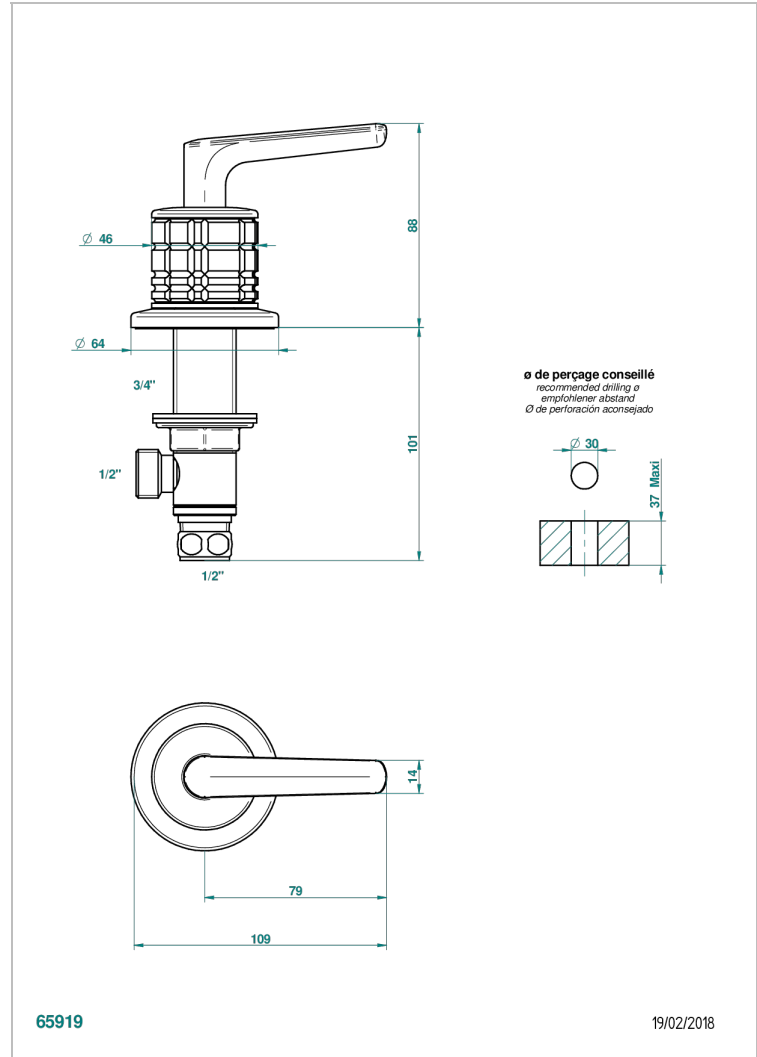

SYSTEM SQUARED METAL WITH LEVER

G9F-35/C

3/4"台式阀, 冷水阀

THG[®]
PARIS

特色

- System Squared Metal with lever
- 3/4"台式阀, 冷水阀

可选饰面

Black ceram - D30
Blush PVD - H62
Graphite PVD - H64
Matt Umber PVD - H67
Matt blush PVD - H60
Matt graphite PVD - H65