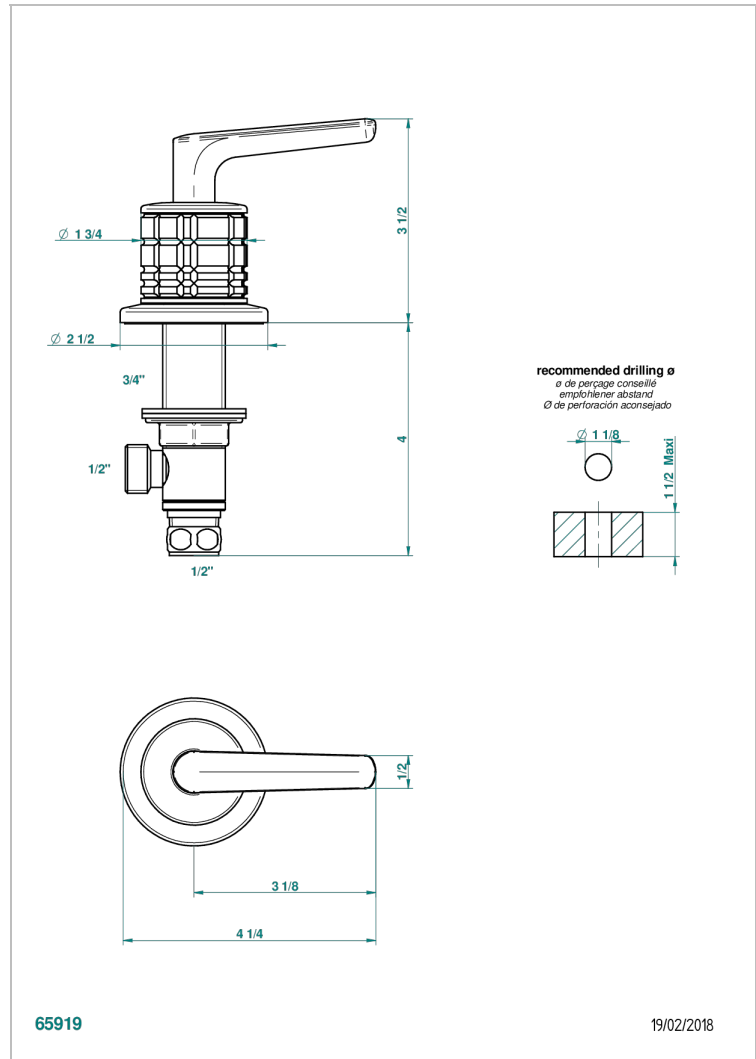

SYSTEM SQUARED METAL WITH LEVER

G9F-35/C

Rim mounted 1/2" valve, cold

CHARACTERISTIC

- System Squared Metal with lever
- Rim mounted 1/2" valve, cold

AVAILABLE FINITIONS

Antique nickel - H28
 Black ceram - D30
 Blush PVD - H62
 Brass color PVD - H49
 Brown bronze color PVD - F33
 Gold color PVD - H52

Nickel color PVD - H55
 Polished chrome (color finish) - A02
 Polished chrome with gold inlay - GA1
 Polished gold (color finish) - F01
 Polished nickel - B01
 Soft gold - F30

Soft matt gold - F31
 Umber PVD - H66
 Varnished matt antique red copper
 (color finish) - H07