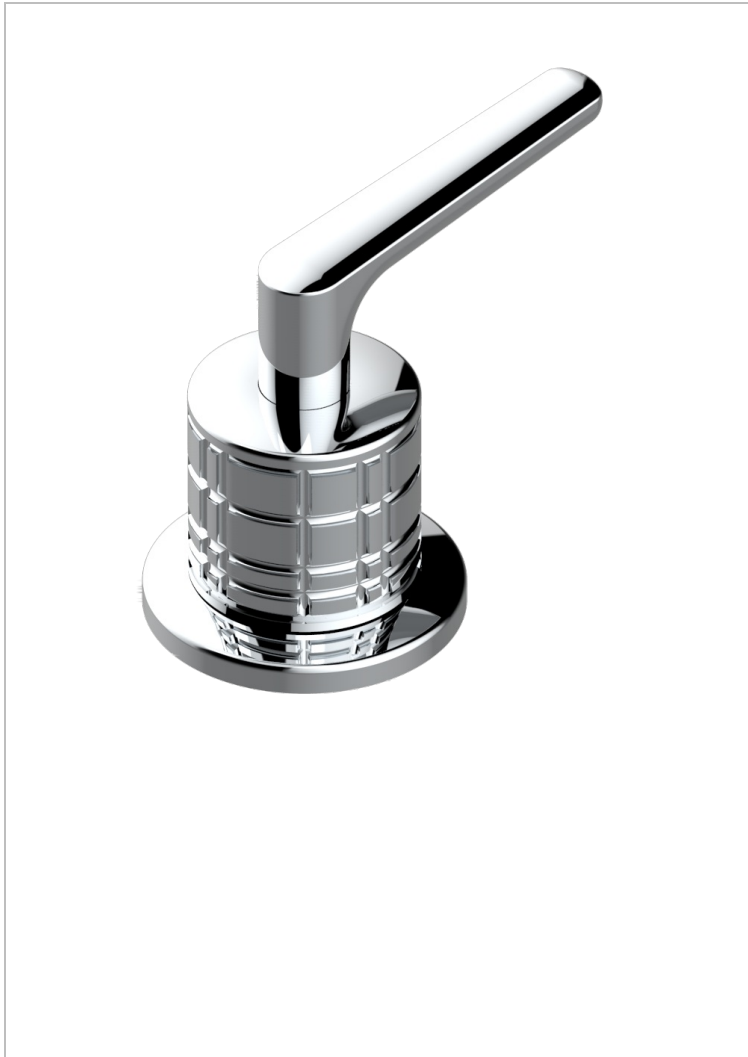

SYSTEM SQUARED METAL WITH LEVER

G9F-35/C

Rim mounted 1/2" valve, cold

CHARACTERISTIC

- System Squared Metal with lever
- Rim mounted 1/2" valve, cold

AVAILABLE FINITIONS

Antique nickel - H28
 Black ceram - D30
 Blush PVD - H62
 Brass color PVD - H49
 Brown bronze color PVD - F33
 Gold color PVD - H52

Graphite PVD - H64
 Lacquered light bronze - D01
 Matt Umber PVD - H67
 Matt blush PVD - H60
 Matt brass color PVD - H50
 Matt brown bronze color PVD - F34

Matt chrome - C02
 Matt gold - F07
 Matt gold color PVD - H53
 Matt graphite PVD - H65
 Matt nickel (color finish) - C01
 Matt nickel color PVD - H56

Nickel color PVD - H55
 Polished chrome (color finish) - A02
 Polished chrome with gold inlay - GA1
 Polished gold (color finish) - F01
 Polished nickel - B01
 Soft gold - F30

Soft matt gold - F31
 Umber PVD - H66
 Varnished matt antique red copper
 (color finish) - H07