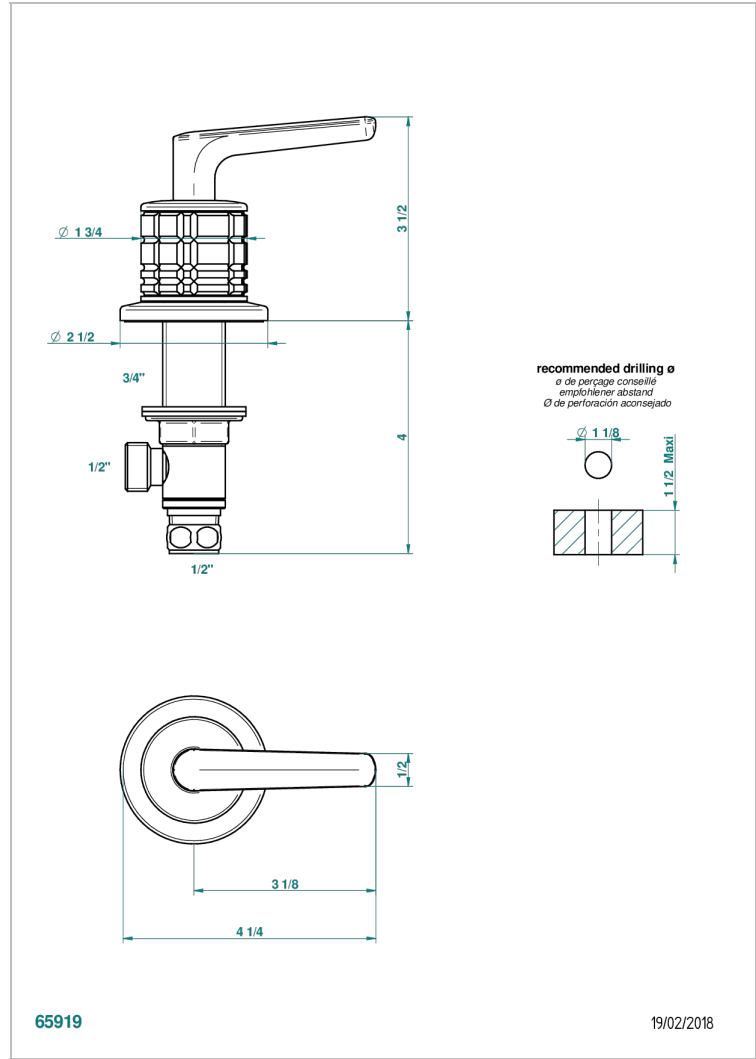

SYSTEM SQUARED METAL WITH LEVER

G9F-35/C

3/4"台式阀, 冷水阀

特色

- System Squared Metal with lever
- 3/4"台式阀, 冷水阀

可选饰面

Black ceram - D30
Blush PVD - H62
Graphite PVD - H64
Matt Umber PVD - H67
Matt blush PVD - H60
Matt graphite PVD - H65

抛光镍 - B01
浅金 - F30
漆面铜 - D01

65919

19/02/2018