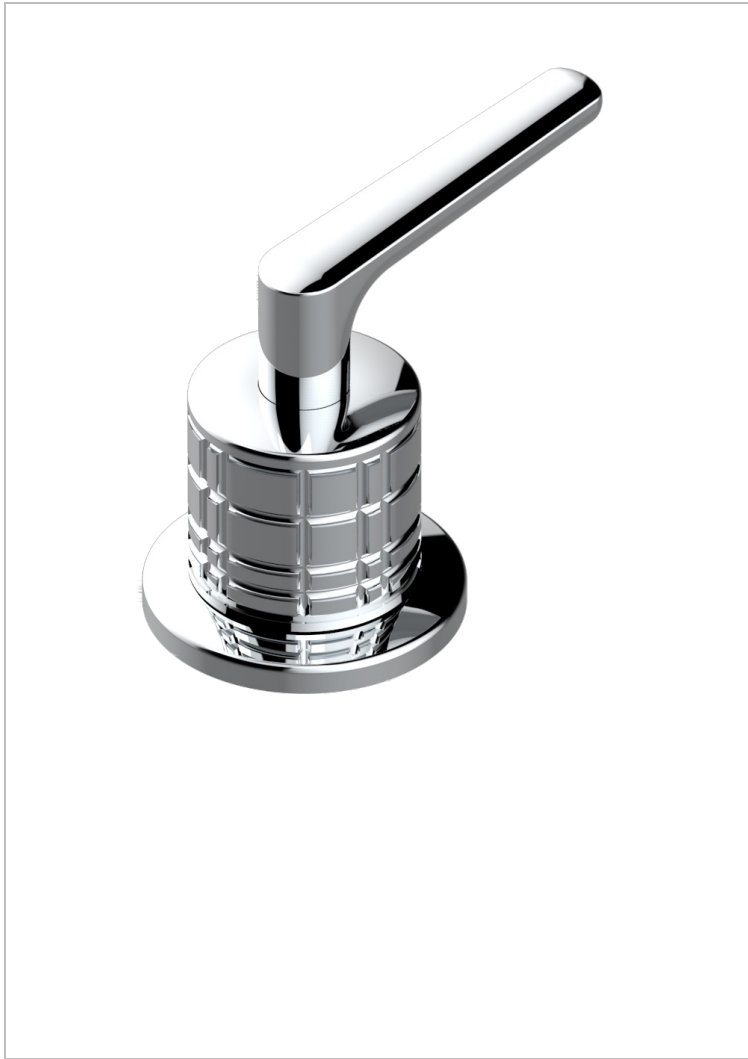

SYSTEM SQUARED METAL WITH LEVER

G9F-35/C

3/4"台式阀, 冷水阀

特色

- System Squared Metal with lever
- 3/4"台式阀, 冷水阀

可选饰面

Black ceram - D30
Blush PVD - H62
Graphite PVD - H64
Matt Umber PVD - H67
Matt blush PVD - H60
Matt graphite PVD - H65