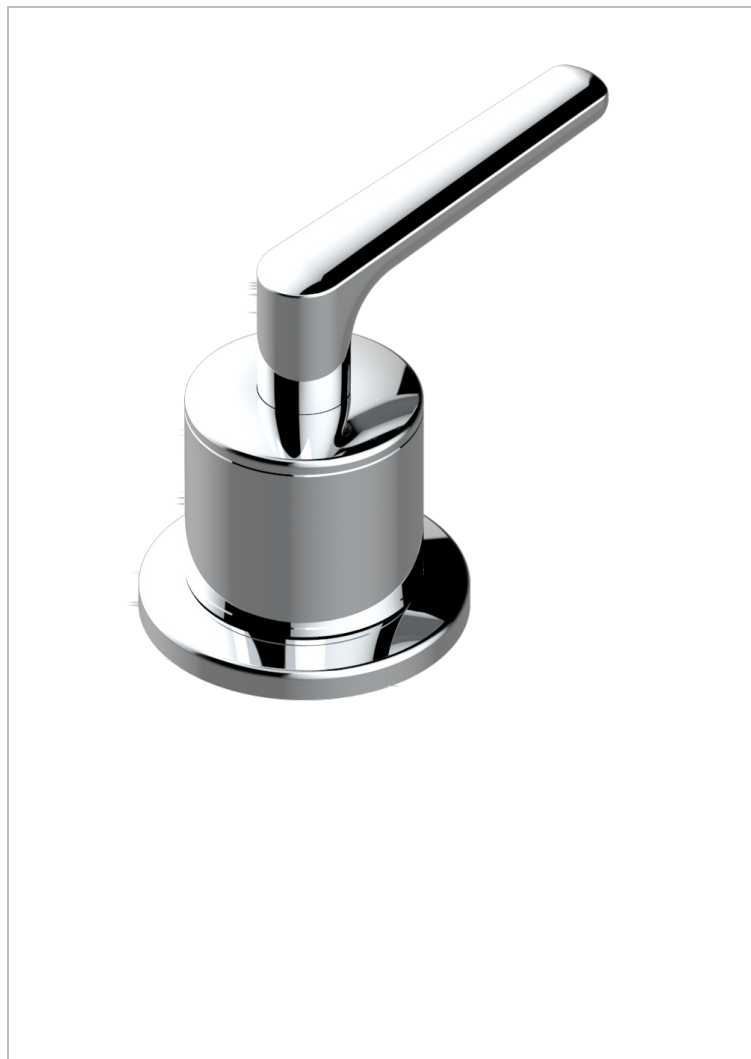

SYSTEM SMOOTH METAL WITH LEVER

G9B-35/C

3/4"台式阀, 冷水阀

特色

- System Smooth Metal with lever
- 3/4"台式阀, 冷水阀

可选饰面

Black ceram - D30
Blush PVD - H62
Graphite PVD - H64
Matt Umber PVD - H67
Matt blush PVD - H60
Matt graphite PVD - H65

PVD哑光棕铜 - F34
PVD哑光金 - H53
PVD哑光铜 - H50
PVD哑光镍 - H56
PVD抛光铜 - H49
PVD棕铜 - F33

PVD金色 - H52
PVD镍 - H55
Polished chrome with gold inlay - GA1
Umber PVD - H66
哑光复古铜 - H07
哑光浅金 - F31

哑光金 - F07
哑光铬 - C02
哑光镍 - C01
复古镍 - H28
抛光金 (24K金) - F01
抛光铬 - A02