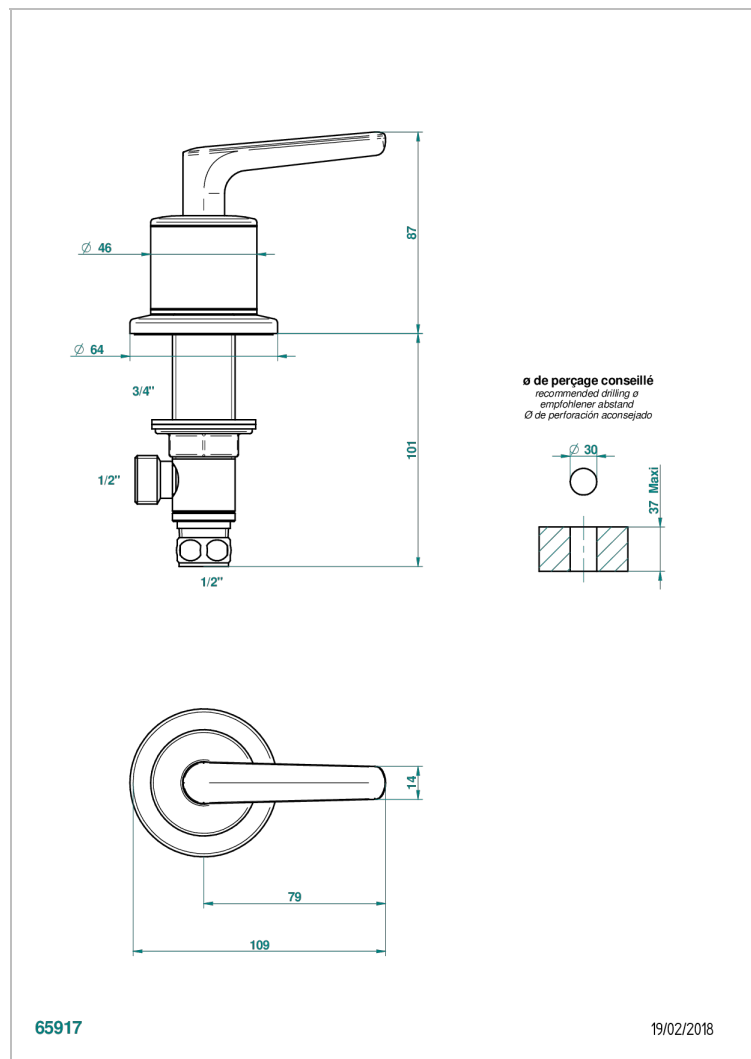

SYSTEM SMOOTH METAL WITH LEVER

G9B-35/C

3/4"台式阀, 冷水阀

特色

- System Smooth Metal with lever
- 3/4"台式阀, 冷水阀

可选饰面

Black ceram - D30
Blush PVD - H62
Graphite PVD - H64
Matt Umber PVD - H67
Matt blush PVD - H60
Matt graphite PVD - H65