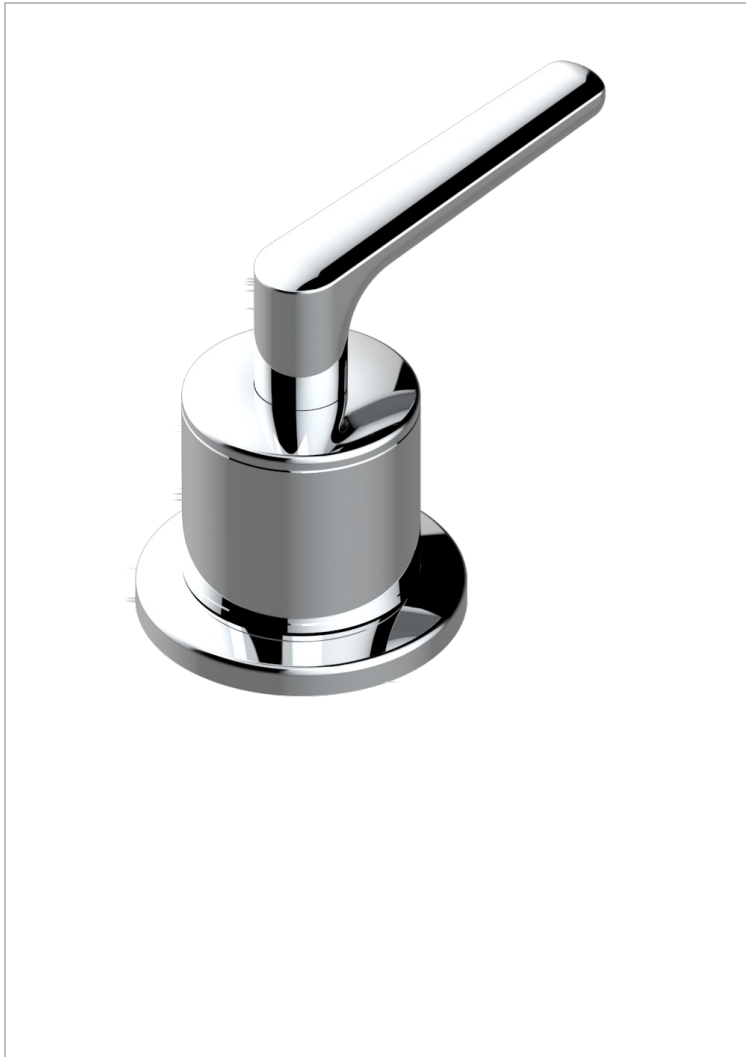

SYSTEM SMOOTH METAL WITH LEVER

G9B-35/C

3/4"台式阀, 冷水阀

特色

- System Smooth Metal with lever
- 3/4"台式阀, 冷水阀

可选饰面

Black ceram - D30
Blush PVD - H62
Graphite PVD - H64
Matt Umber PVD - H67
Matt blush PVD - H60
Matt graphite PVD - H65

PVD哑光棕铜 - F34
PVD哑光金 - H53
PVD哑光铜 - H50
PVD哑光镍 - H56
PVD抛光铜 - H49
PVD棕铜 - F33

PVD金色 - H52
PVD镍 - H55
Polished chrome with gold inlay - GA1
Umber PVD - H66
哑光复古铜 - H07
哑光浅金 - F31

哑光金 - F07
哑光铬 - C02
哑光镍 - C01
复古镍 - H28
抛光金 (24K金) - F01
抛光铬 - A02