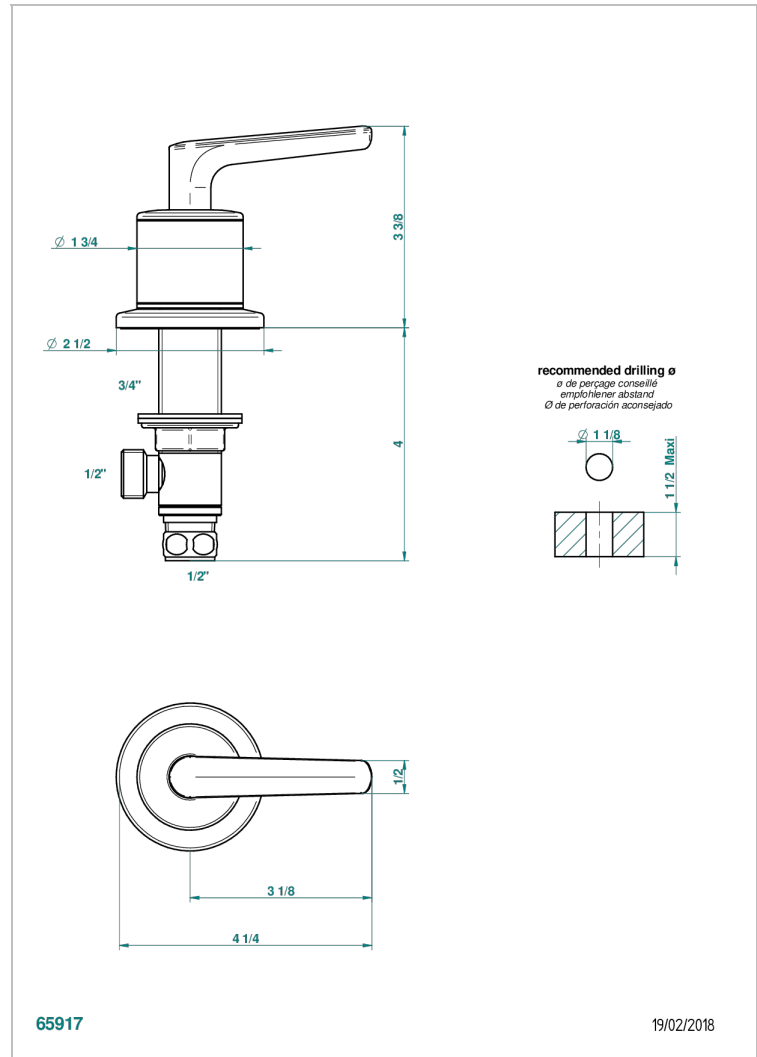

SYSTEM SMOOTH METAL WITH LEVER

G9B-35/C

3/4"台式阀, 冷水阀

特色

- System Smooth Metal with lever
- 3/4"台式阀, 冷水阀

可选饰面

Black ceram - D30
Blush PVD - H62
Graphite PVD - H64
Matt Umber PVD - H67
Matt blush PVD - H60
Matt graphite PVD - H65