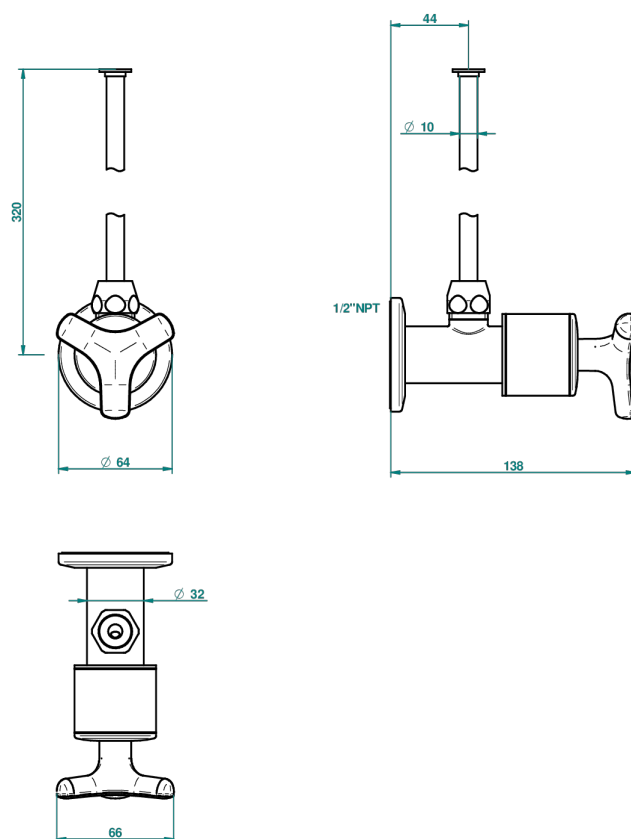

SYSTEM SMOOTH METAL

G9A-181/SWC

Angle valve with 3/8 toiletsupply quick adaptator set

THG[®]
PARIS

65915

16/02/2018

CARACTERÍSTICAS

- System Smooth Metal
- Angle valve with 3/8 toiletsupply quick adaptator set