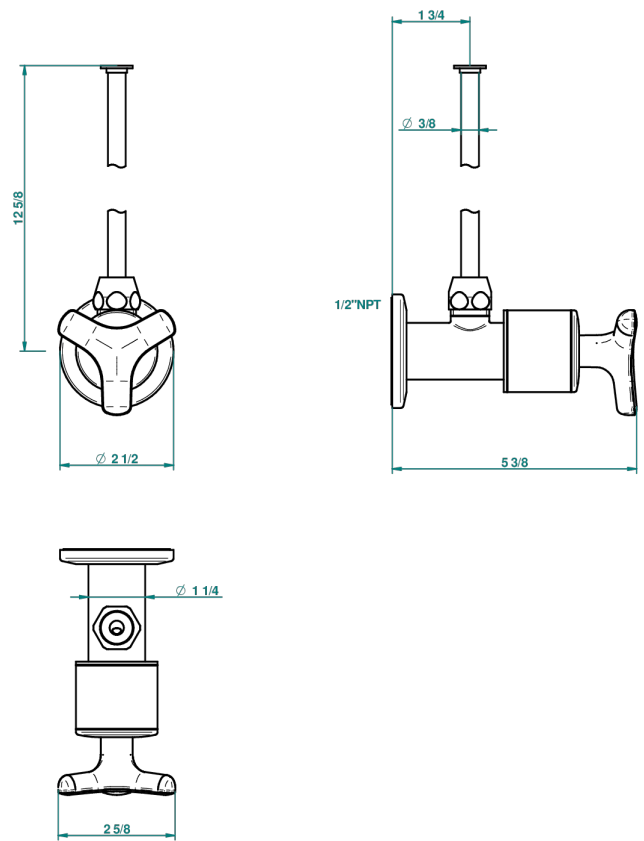

SYSTEM SMOOTH METAL

G9A-181/SWC

Angle valve with 3/8 toiletsupply quick adaptator set

THG[®]
PARIS

65915

16/02/2018

CARACTERÍSTICAS

- System Smooth Metal
- Angle valve with 3/8 toiletsupply quick adaptator set