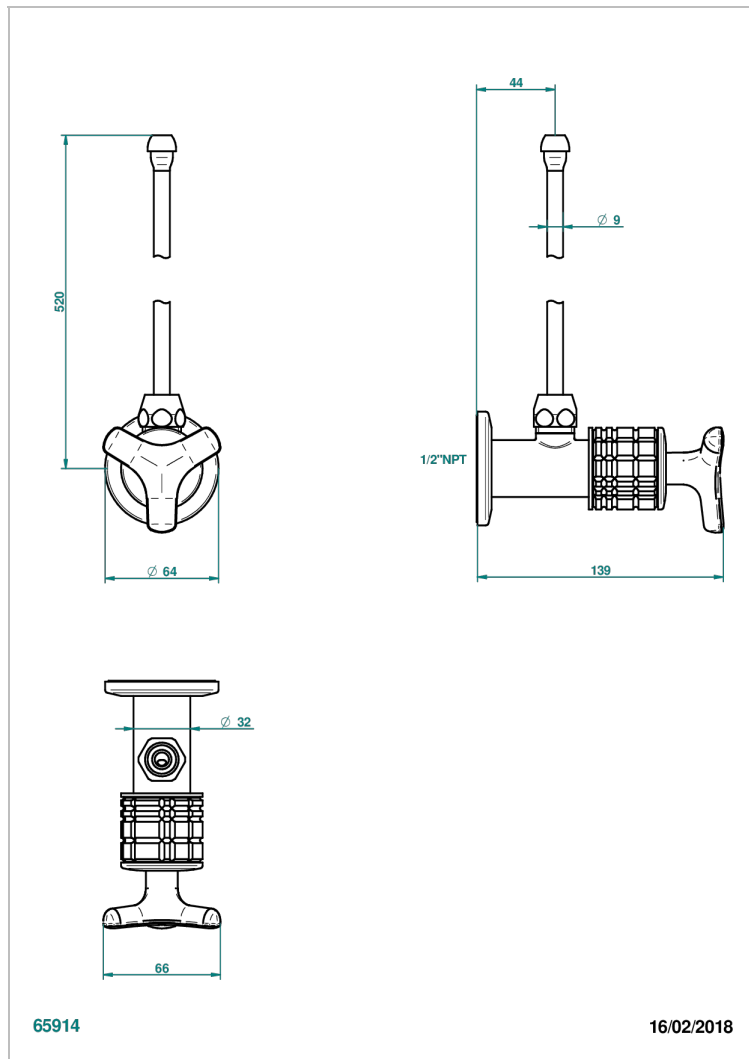

SYSTEM SQUARED METAL

G9E-181/SLA

Angle valve with 3/8 supply lavatory quick adaptor set

THG[®]
PARIS

CARACTERÍSTICAS

- System Squared Metal
- Angle valve with 3/8 supply lavatory quick adaptor set

ACABADOS DISPONIBLES

Bronce claro - D01
Cerámica negra mate - D30
Cobre viejo mate - H07
Cromo - A02
Cromo mate - C02
Dorado - F01

Dorado mate - F07
Dorado pálido - F30
Dorado pálido mate (sin barniz) - F31
Níquel - B01
Níquel mate - C01
Níquel viejo - H28