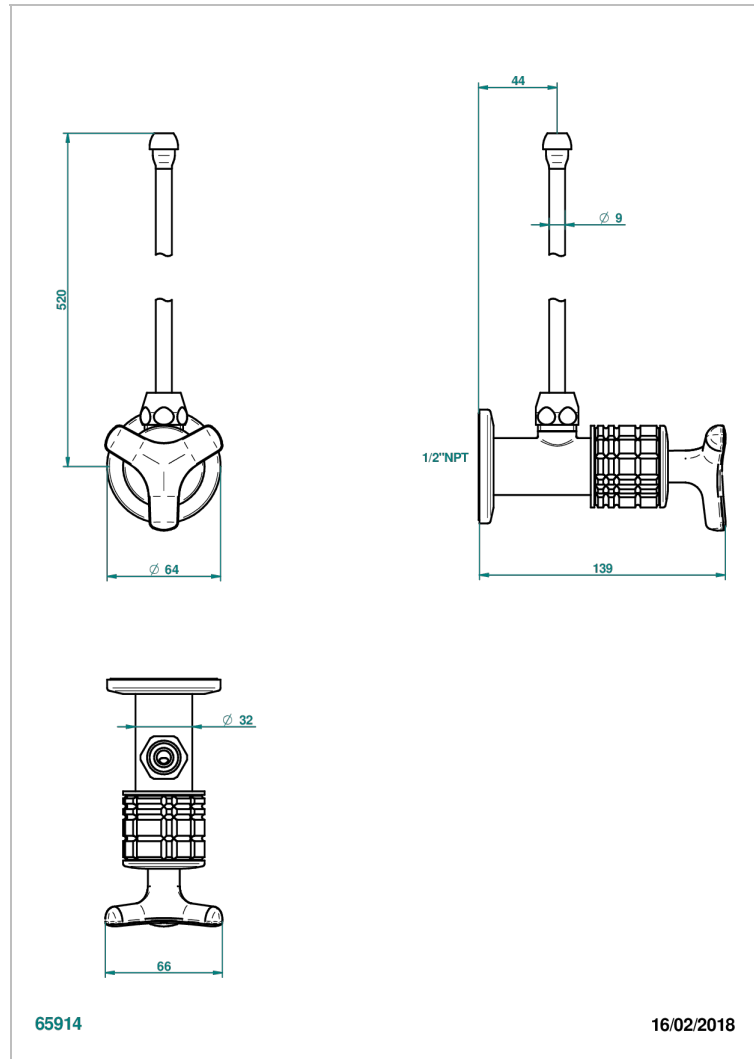

SYSTEM SQUARED METAL

G9E-181/SLA

Angle supply valve with 3/8" adaptor set

THG[®]
PARIS

CHARACTERISTIC

- System Squared Metal
- Angle supply valve with 3/8" adaptor set

AVAILABLE FINITIONS

Black ceram - D30
Blush PVD - H62
Brass color PVD - H49
Brown bronze color PVD - F33
Chrome polished - A02
Copper antique matt, coated - H07