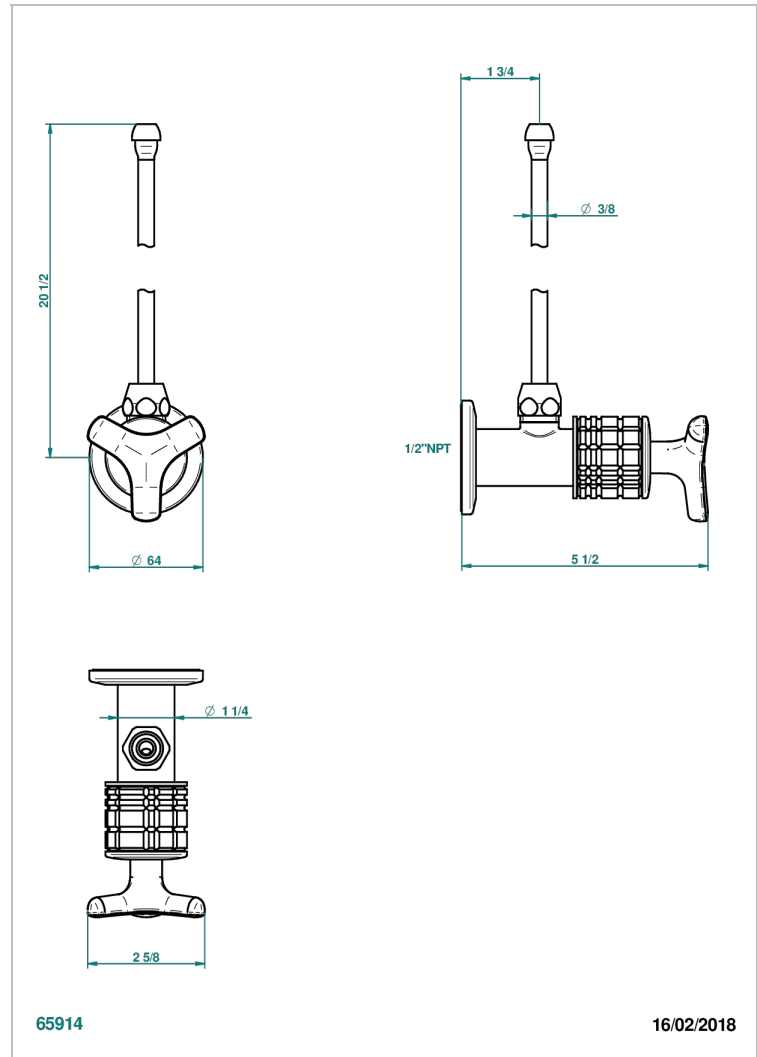

SYSTEM SQUARED METAL

G9E-181/SLA

Angle supply valve with 3/8" adaptor set

THG[®]
PARIS

CHARACTERISTIC

- System Squared Metal
- Angle supply valve with 3/8" adaptor set

AVAILABLE FINITIONS

Black ceram - D30
Blush PVD - H62
Brass color PVD - H49
Brown bronze color PVD - F33
Chrome polished - A02
Copper antique matt, coated - H07