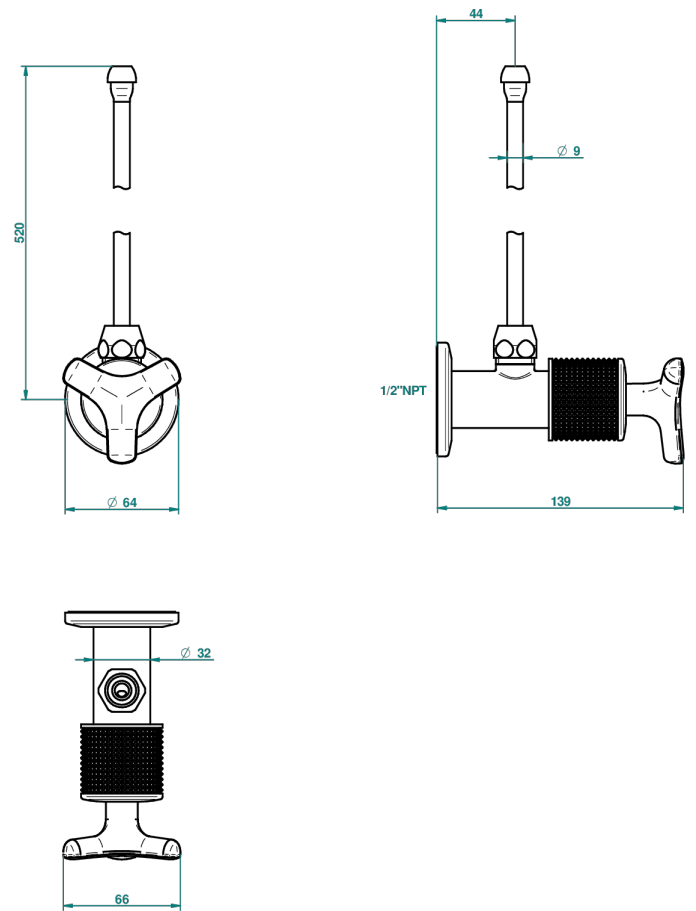

# SYSTEM DIAMOND METAL

G9C-181/SLA

Angle valve with 3/8 supply lavatory quick adaptor set

THG<sup>®</sup>  
PARIS

65912

16/02/2018

## CARACTERÍSTICAS

- System Diamond Metal
- Angle valve with 3/8 supply lavatory quick adaptor set