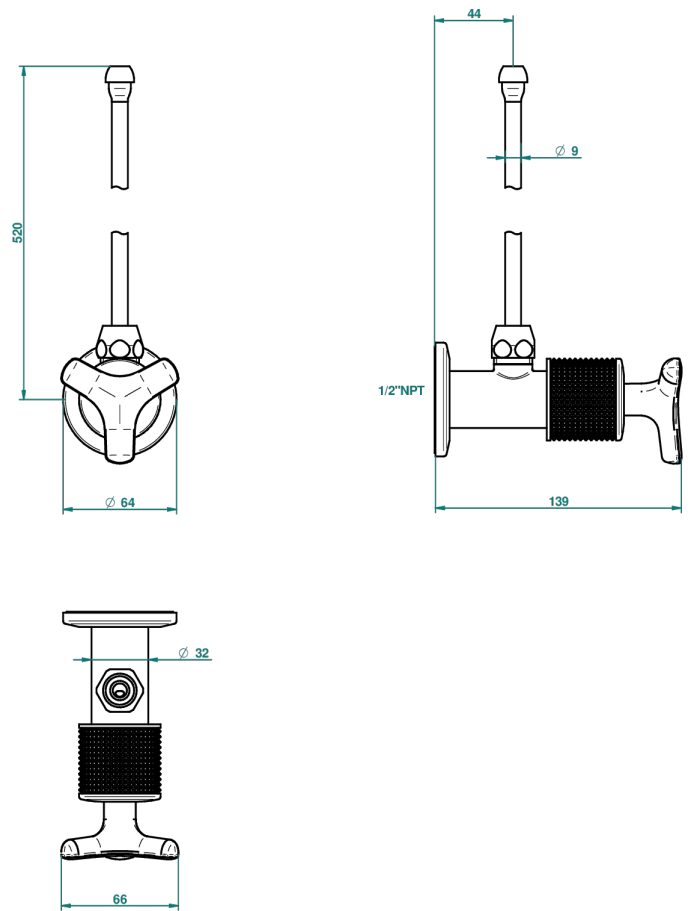

# SYSTEM DIAMOND METAL

G9C-181/SLA

Angle supply valve with 3/8" adaptor set

THG<sup>®</sup>  
PARIS

65912

16/02/2018

## CHARACTERISTIC

- System Diamond Metal
- Angle supply valve with 3/8" adaptor set