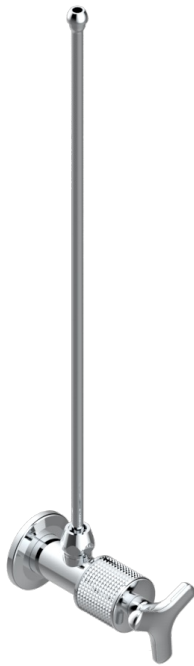

# SYSTEM DIAMOND METAL

G9C-181/SLA

Angle supply valve with 3/8" adaptor set

THG<sup>®</sup>  
PARIS

65912

16/02/2018

## CHARACTERISTIC

- System Diamond Metal
- Angle supply valve with 3/8" adaptor set

## AVAILABLE FINITIONS

Black ceram - D30  
Blush PVD - H62  
Brass color PVD - H49  
Brown bronze color PVD - F33  
Chrome polished - A02  
Copper antique matt, coated - H07

Gold color PVD - H52  
Gold mat - F07  
Gold polished - F01  
Graphite PVD - H64  
Light coated bronze - D01  
Matt Umber PVD - H67

Matt blush PVD - H60  
Matt brass color PVD - H50  
Matt brown bronze color PVD - F34  
Matt chrome (American satin) - C02  
Matt gold color PVD - H53  
Matt graphite PVD - H65

Matt nickel (American satin) - C01  
Matt nickel color PVD - H56  
Nickel antique / Sovereign - H28  
Nickel color PVD - H55  
Nickel polished - B01  
Polished chrome with gold inlay - GA1