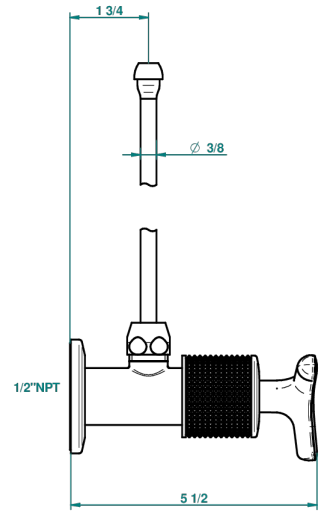

SYSTEM DIAMOND METAL

G9C-181/SLA

Angle valve with 3/8 supply lavatory quick adaptor set

THG[®]
PARIS

65912

16/02/2018

CARACTERÍSTICAS

- System Diamond Metal
- Angle valve with 3/8 supply lavatory quick adaptor set