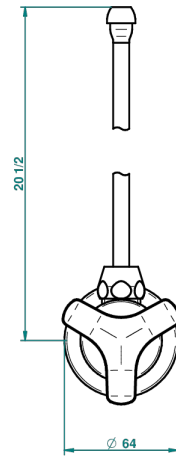

SYSTEM DIAMOND METAL

G9C-181/SLA

Angle valve with 3/8 supply lavatory quick adaptor set

THG[®]
PARIS

65912

16/02/2018

CARACTERÍSTICAS

- System Diamond Metal
- Angle valve with 3/8 supply lavatory quick adaptor set