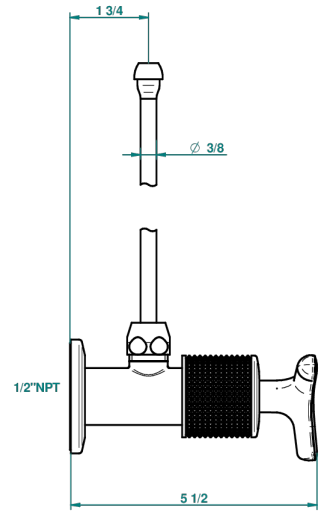

SYSTEM DIAMOND METAL

G9C-181/SLA

Angle supply valve with 3/8" adaptor set

65912

16/02/2018

CHARACTERISTIC

- System Diamond Metal
- Angle supply valve with 3/8" adaptor set

AVAILABLE FINITIONS