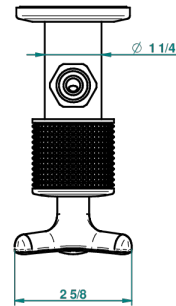

SYSTEM DIAMOND METAL

G9C-181/SLA

Angle supply valve with 3/8" adaptor set

65912

16/02/2018

CHARACTERISTIC

- System Diamond Metal
- Angle supply valve with 3/8" adaptor set

AVAILABLE FINITIONS