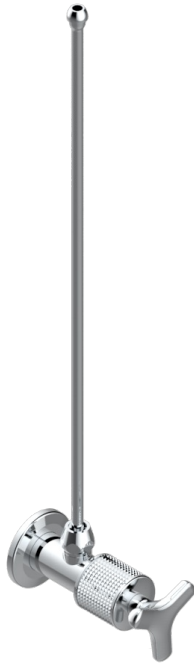

SYSTEM DIAMOND METAL

G9C-181/SLA

Angle supply valve with 3/8" adaptor set

65912

16/02/2018

CHARACTERISTIC

- System Diamond Metal
- Angle supply valve with 3/8" adaptor set

AVAILABLE FINITIONS

Black ceram - D30
Blush PVD - H62
Brass color PVD - H49
Brown bronze color PVD - F33
Chrome polished - A02
Copper antique matt, coated - H07

Gold color PVD - H52
Gold mat - F07
Gold polished - F01
Graphite PVD - H64
Light coated bronze - D01
Matt Umber PVD - H67

Matt blush PVD - H60
Matt brass color PVD - H50
Matt brown bronze color PVD - F34
Matt chrome (American satin) - C02
Matt gold color PVD - H53
Matt graphite PVD - H65

Matt nickel (American satin) - C01
Matt nickel color PVD - H56
Nickel antique / Sovereign - H28
Nickel color PVD - H55
Nickel polished - B01
Polished chrome with gold inlay - GA1

Soft gold - F30
Soft matt gold - F31
Umber PVD - H66