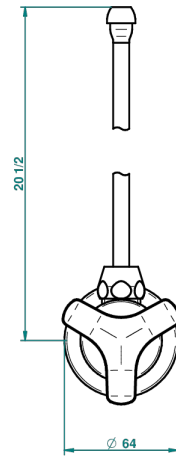

SYSTEM DIAMOND METAL

G9C-181/SLA

Angle supply valve with 3/8" adaptor set

65912

16/02/2018

CHARACTERISTIC

- System Diamond Metal
- Angle supply valve with 3/8" adaptor set

AVAILABLE FINITIONS