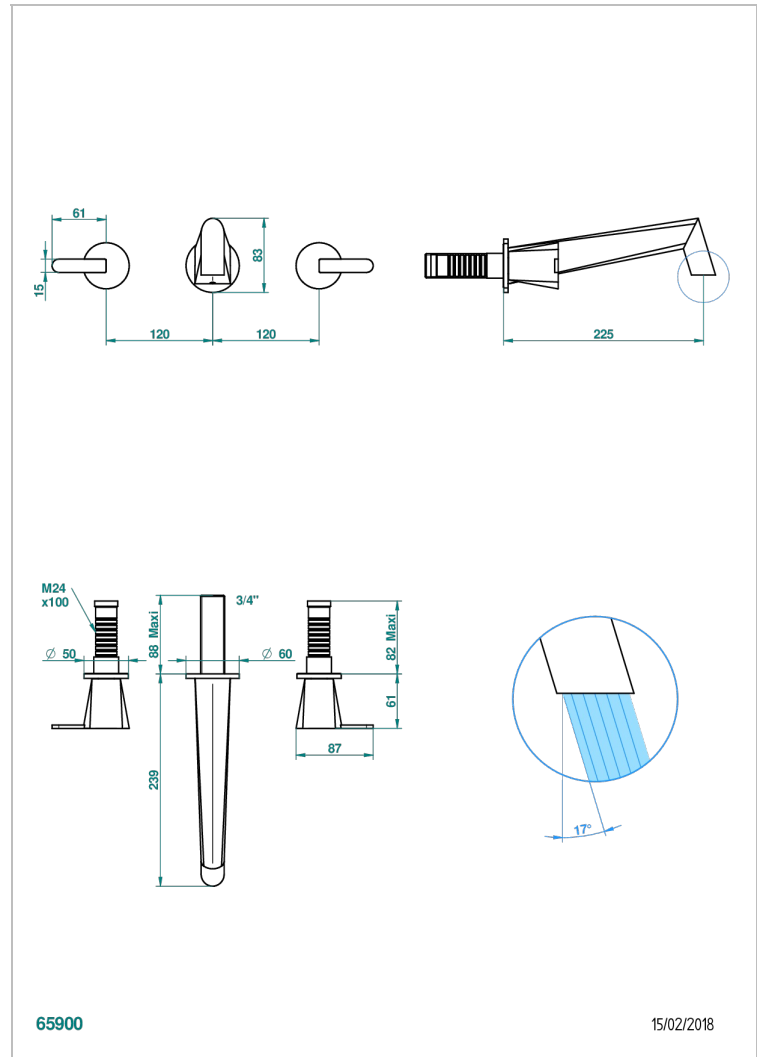

METAMORPHOSE BLACK CERAMIC

G6D-40SGB

Trim only for wall mounted 3-hole basin mixer

THG[®]
PARIS

65900

15/02/2018

CHARACTERISTIC

- Métamorphose Black Ceramic
- Trim only for wall mounted 3-hole basin mixer

RELATED SKU'S

- Ref. G00-40AC Rough parts for wall mounted 3 hole mixer, cross handle version
- Ref. G00-40AM Rough parts for wall mounted 3 hole mixer, lever handle version

AVAILABLE FINITIONS

Antique nickel - H28
Black ceram - D30
Blush PVD - H62
Brass color PVD - H49
Brown bronze color PVD - F33
Gold color PVD - H52