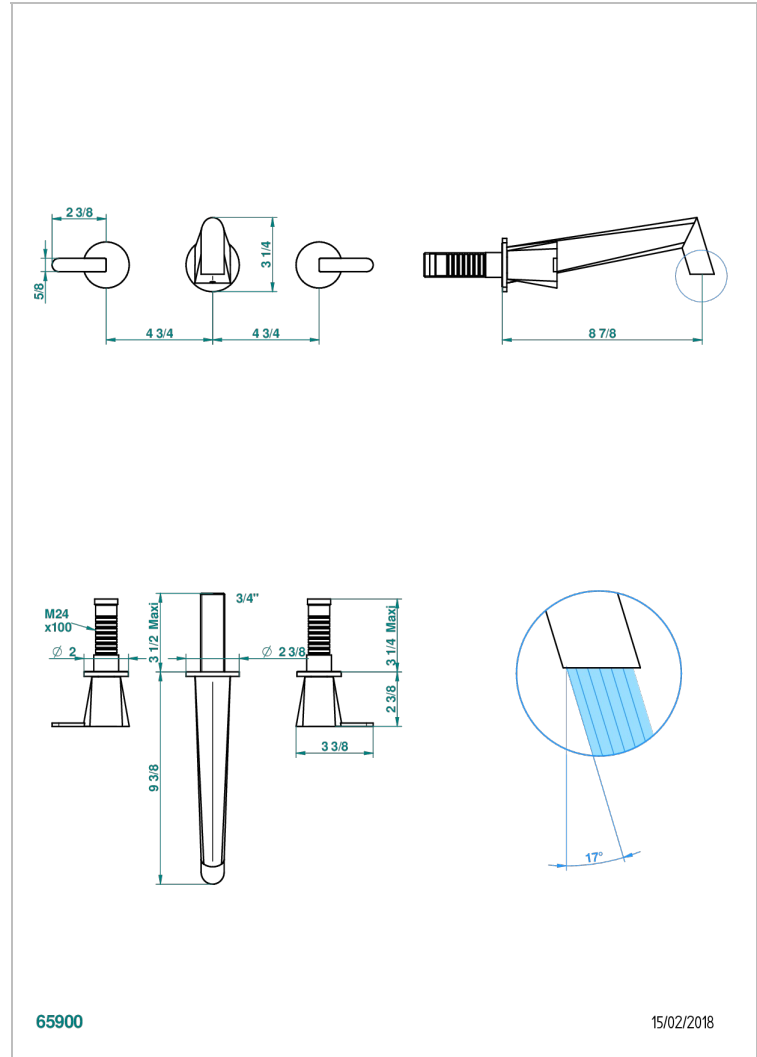

# METAMORPHOSE BLACK CERAMIC

G6D-40SGB

Trim only for wall mounted 3-hole basin mixer

65900

15/02/2018

## CHARACTERISTIC

- Métamorphose Black Ceramic
- Trim only for wall mounted 3-hole basin mixer

## RELATED SKU'S

- Ref. G00-40AC Rough parts for wall mounted 3 hole mixer, cross handle version
- Ref. G00-40AM Rough parts for wall mounted 3 hole mixer, lever handle version