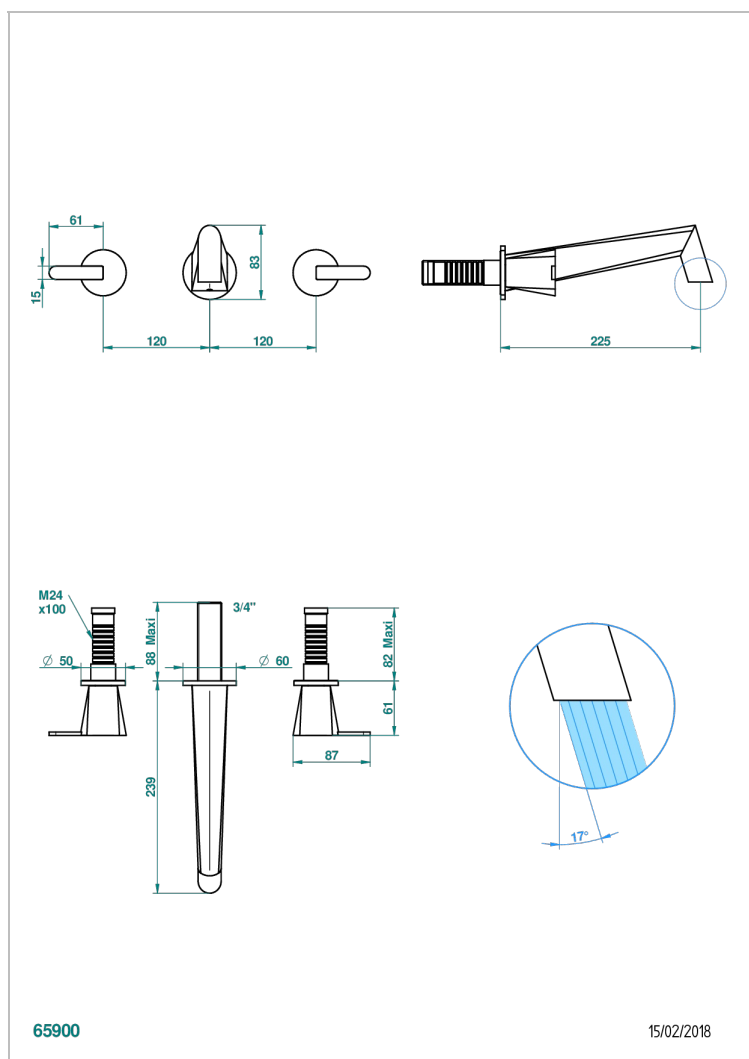

METAMORPHOSE, CERAMICA NEGRA

G6D-40SGB

Trim only for wall mounted 3-hole basin mixer

THG[®]
PARIS

CARACTERÍSTICAS

- Métamorphose, ceràmica negra
- Trim only for wall mounted 3-hole basin mixer

PRODUCTOS RELACIONADOS

- Ref. G00-40AC Rough parts for wall mounted 3 hole mixer, cross handle version
- Ref. G00-40AM Rough parts for wall mounted 3 hole mixer, lever handle version

ACABADOS DISPONIBLES

Bronce claro - D01
Ceràmica negra mate - D30
Cobre viejo mate - H07
Cromo - A02
Cromo mate - C02
Dorado - F01