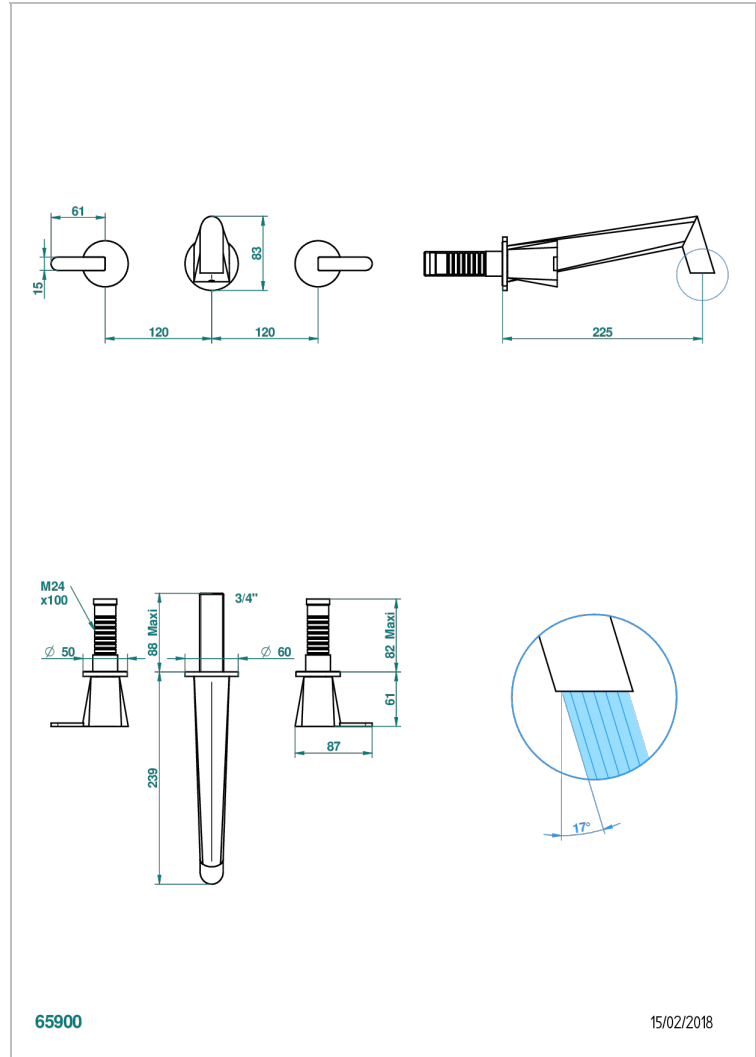

METAMORPHOSE BLACK CERAMIC

G6D-40SGB

Trim only for wall mounted 3-hole basin mixer

THG[®]
PARIS

CHARACTERISTIC

- Métamorphose Black Ceramic
- Trim only for wall mounted 3-hole basin mixer

RELATED SKU'S

- Ref. G00-40AC Rough parts for wall mounted 3 hole mixer, cross handle version
- Ref. G00-40AM Rough parts for wall mounted 3 hole mixer, lever handle version