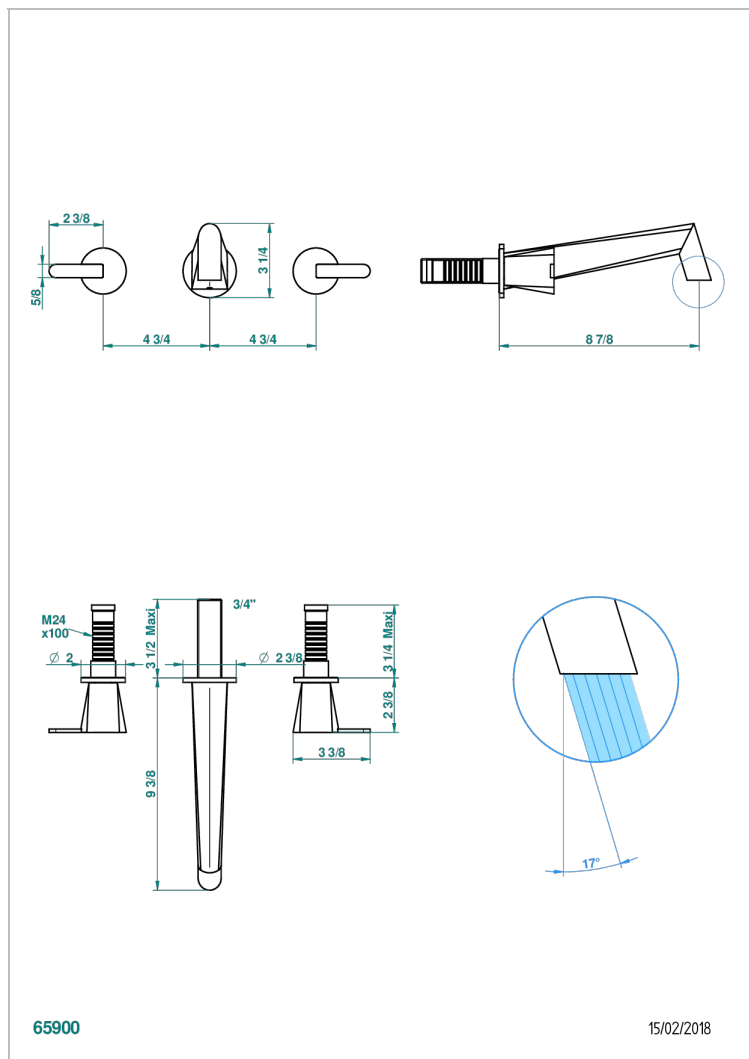

METAMORPHOSE, CERAMICA NEGRA

G6D-40SGB

Trim only for wall mounted 3-hole basin mixer

THG[®]
PARIS

65900

15/02/2018

CARACTERÍSTICAS

- Métamorphose, cerámica negra
- Trim only for wall mounted 3-hole basin mixer

PRODUCTOS RELACIONADOS

- Ref. G00-40AC Rough parts for wall mounted 3 hole mixer, cross handle version
- Ref. G00-40AM Rough parts for wall mounted 3 hole mixer, lever handle version

ACABADOS DISPONIBLES