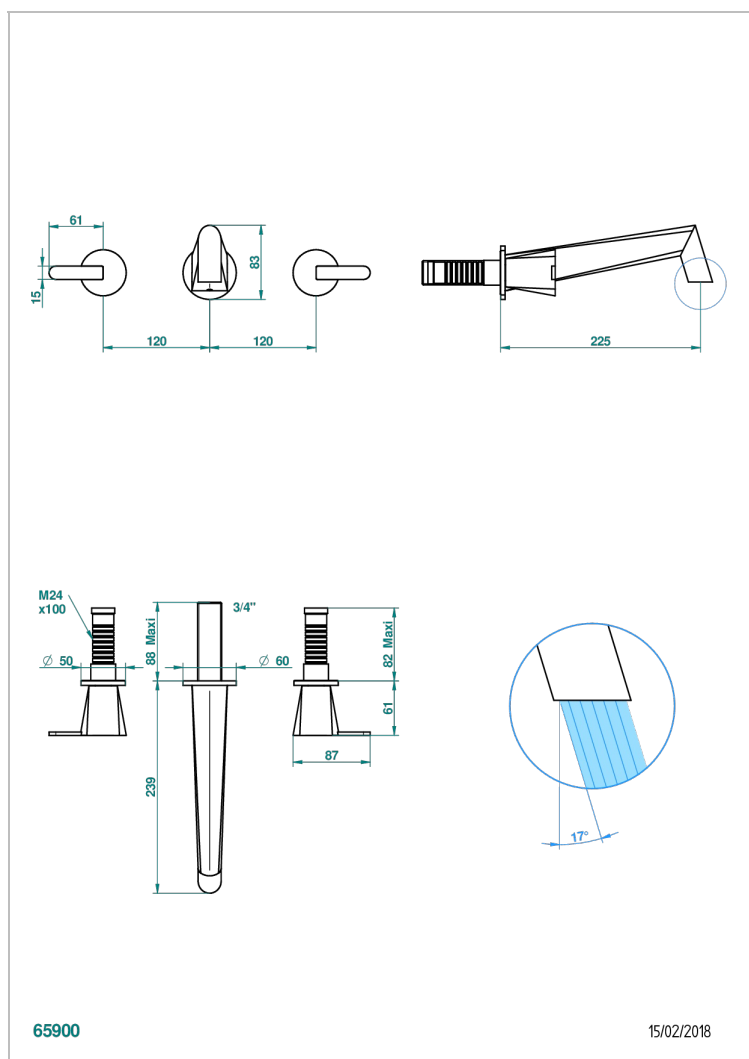

METAMORPHOSE, CERAMICA NEGRA

G6D-40SGB

Trim only for wall mounted 3-hole basin mixer

CARACTERÍSTICAS

- Métamorphose, ceràmica negra
- Trim only for wall mounted 3-hole basin mixer

PRODUCTOS RELACIONADOS

- Ref. G00-40AC Rough parts for wall mounted 3 hole mixer, cross handle version
- Ref. G00-40AM Rough parts for wall mounted 3 hole mixer, lever handle version