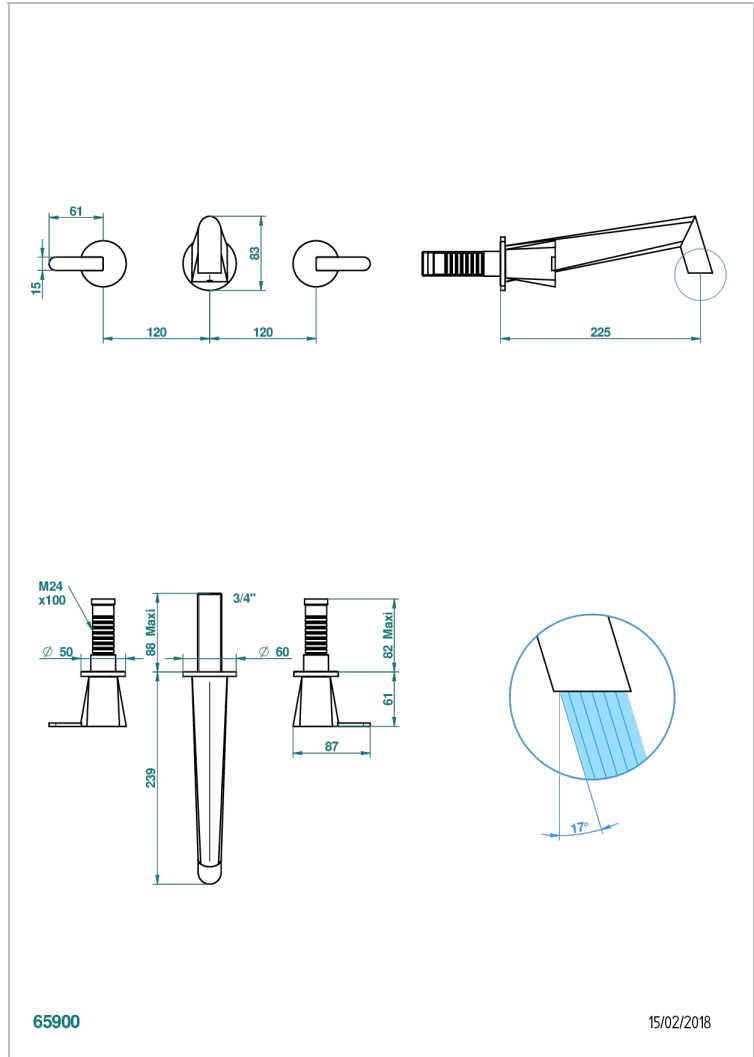

METAMORPHOSE BLACK CERAMIC

G6D-40SGB

Trim only for wall mounted 3-hole basin mixer

THG[®]
PARIS

CHARACTERISTIC

- Métamorphose Black Ceramic
- Trim only for wall mounted 3-hole basin mixer

RELATED SKU'S

- Ref. G00-40AC Rough parts for wall mounted 3 hole mixer, cross handle version
- Ref. G00-40AM Rough parts for wall mounted 3 hole mixer, lever handle version