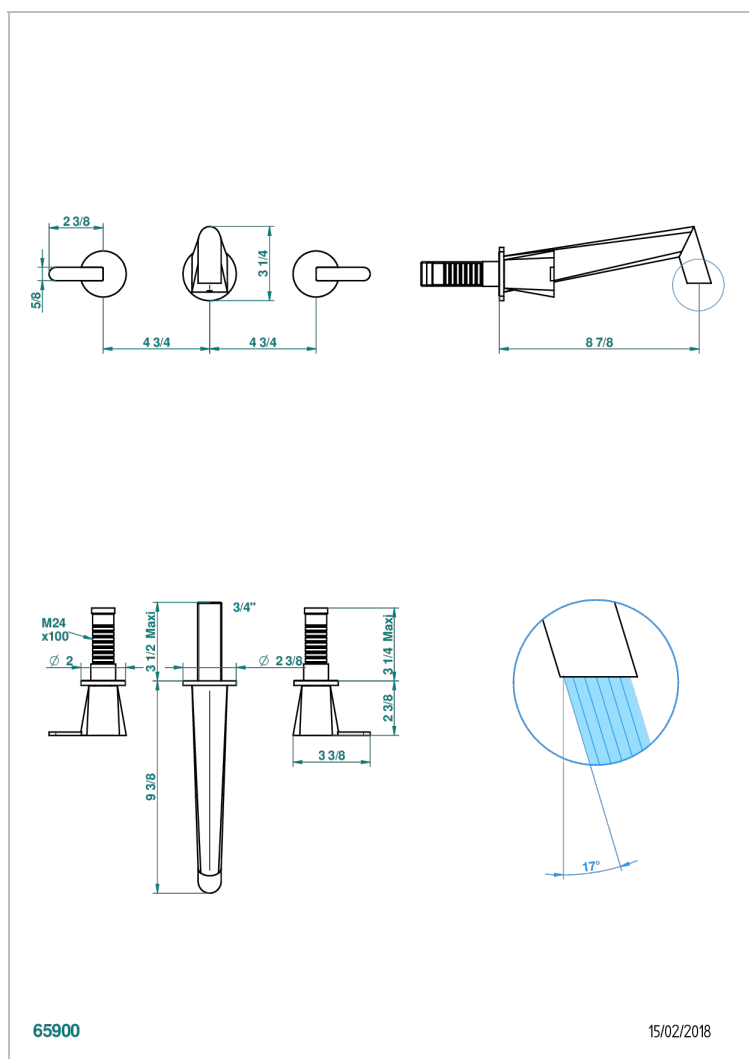

METAMORPHOSE, CERAMICA NEGRA

G6D-40SGB

Trim only for wall mounted 3-hole basin mixer

THG[®]
PARIS

65900

15/02/2018

CARACTERÍSTICAS

- Métamorphose, cerámica negra
- Trim only for wall mounted 3-hole basin mixer

PRODUCTOS RELACIONADOS

- Ref. G00-40AC Rough parts for wall mounted 3 hole mixer, cross handle version
- Ref. G00-40AM Rough parts for wall mounted 3 hole mixer, lever handle version

ACABADOS DISPONIBLES