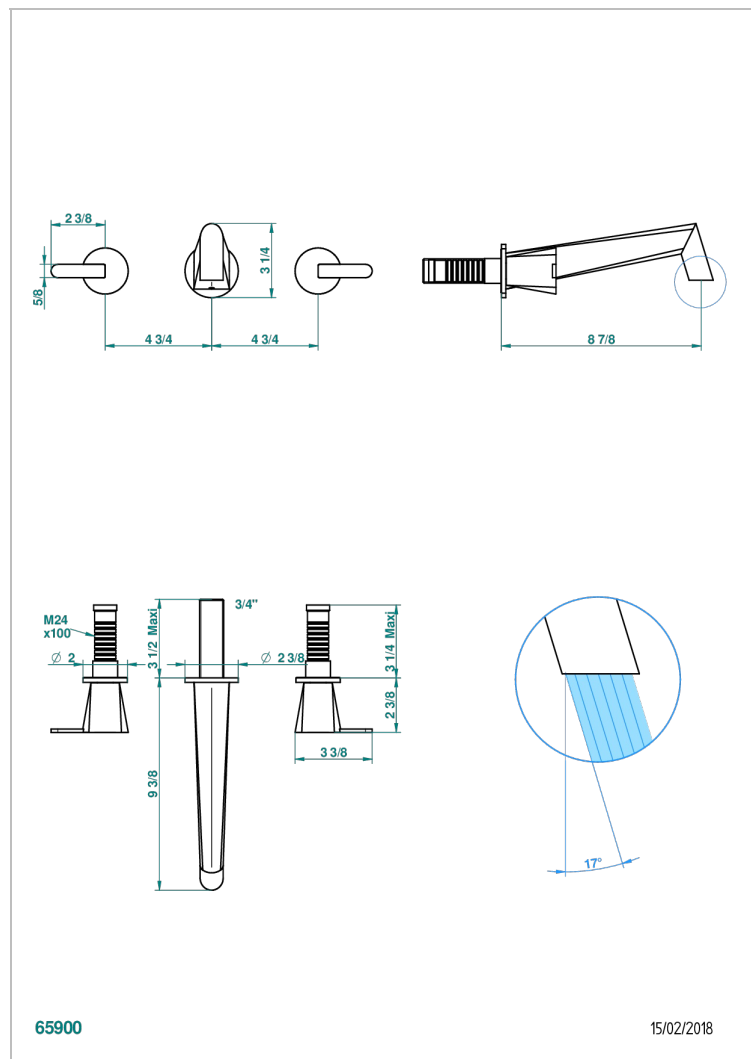

METAMORPHOSE BLACK CERAMIC

G6D-40SGB

Trim only for wall mounted 3-hole basin mixer

CHARACTERISTIC

- Métamorphose Black Ceramic
- Trim only for wall mounted 3-hole basin mixer

RELATED SKU'S

- Ref. G00-40AC Rough parts for wall mounted 3 hole mixer, cross handle version
- Ref. G00-40AM Rough parts for wall mounted 3 hole mixer, lever handle version