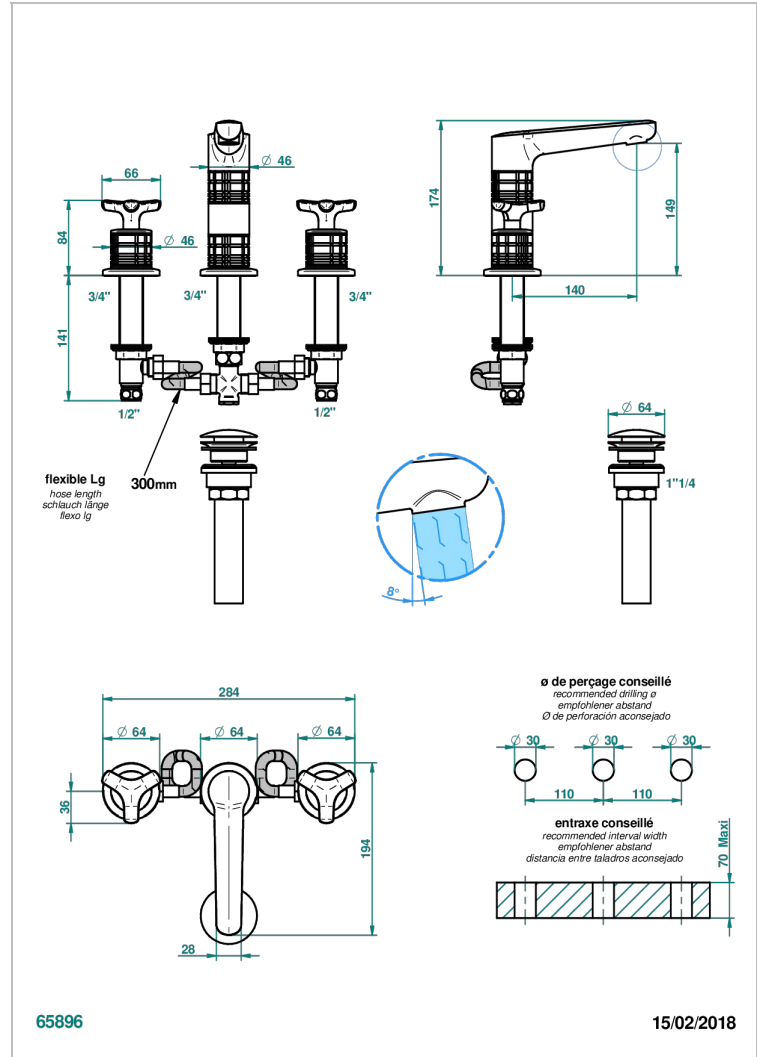

# SYSTEM CRYSTAL

G9J-152M/US

Rim mounted 3-hole basin mixer with waste for marble, high spout

## CARACTERÍSTICAS

- System Crystal
- Rim mounted 3-hole basin mixer with waste for marble, high spout