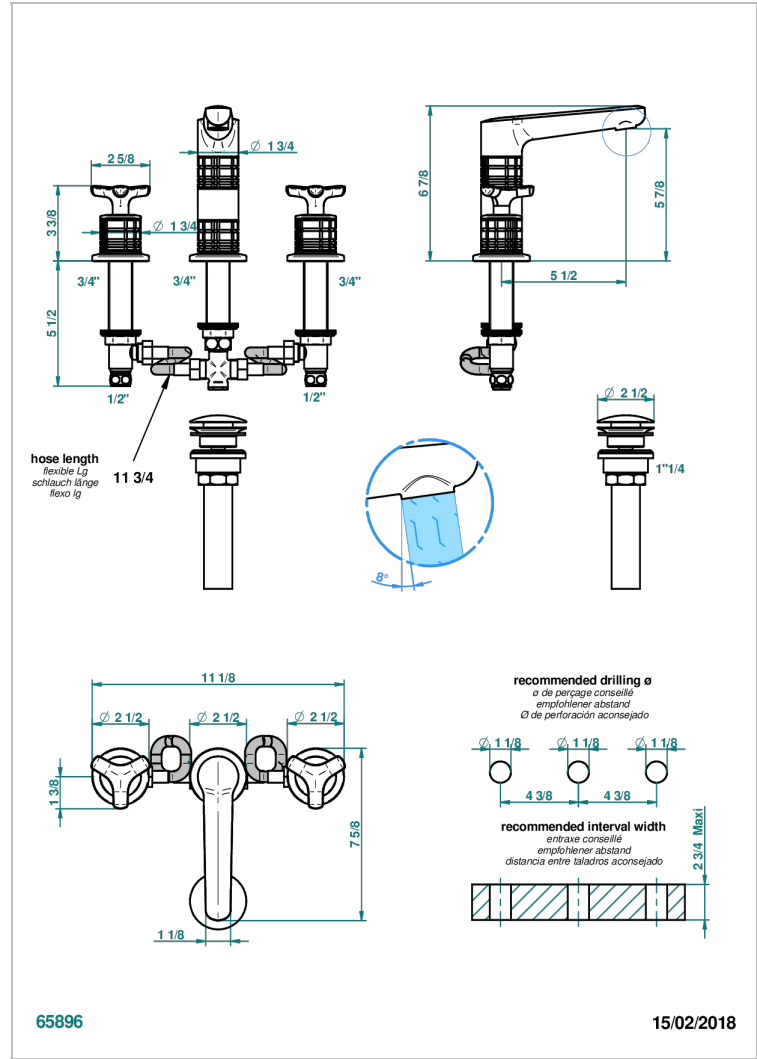

SYSTEM CRYSTAL

G9J-152M/US

Rim mounted 3-hole basin mixer with waste for marble, high spout

CARACTERÍSTICAS

- System Crystal
- Rim mounted 3-hole basin mixer with waste for marble, high spout

ACABADOS DISPONIBLES

Bronce claro - D01
Cerámica negra mate - D30
Cobre viejo mate - H07
Cromo - A02
Cromo mate - C02
Dorado - F01

Dorado mate - F07
Dorado pálido - F30
Dorado pálido mate (sin barniz) - F31
Níquel - B01
Níquel mate - C01
Níquel viejo - H28

Pvd umber - H66
Pvd umber mate - H67