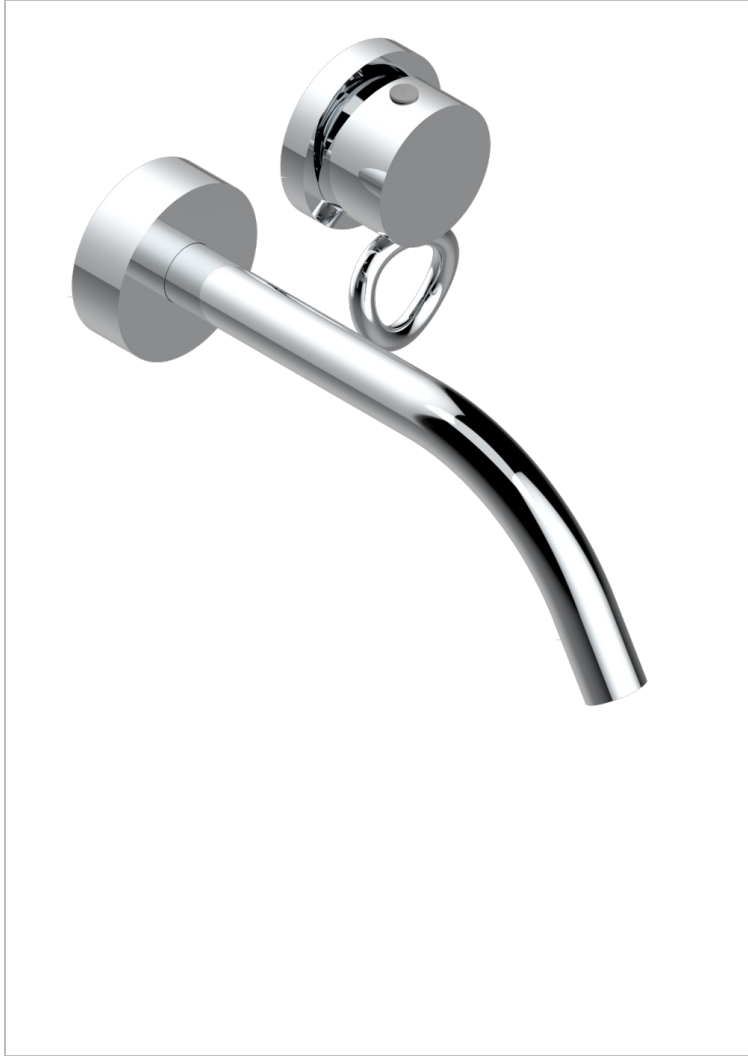

COLLECTION "O"

G4P-6541B

THG
PARIS

Trim only for Built-in basin mixer with spout (two x 1/2" inlets and one 1/2" outlet), without waste

CHARACTERISTIC

- Collection "O"
- Trim only for Built-in basin mixer with spout (two x 1/2" inlets and one 1/2" outlet), without waste

RELATED SKU'S

- Ref. G00-5840/MAUS Rough parts for concealed wall-mounted mixer with 1/2" outlet

AVAILABLE FINITIONS

Black ceram - D30
Blush PVD - H62
Brass color PVD - H49
Brown bronze color PVD - F33
Chrome polished - A02
Chrome polished / gold polished - G02

Copper antique matt, coated - H07
Gold color PVD - H52
Gold mat - F07
Gold polished - F01
Graphite PVD - H64
Light coated bronze - D01

Matt Umber PVD - H67
Matt blush PVD - H60
Matt brass color PVD - H50
Matt brown bronze color PVD - F34
Matt chrome (American satin) - C02
Matt gold color PVD - H53

Matt graphite PVD - H65
Matt nickel (American satin) - C01
Matt nickel color PVD - H56
Nickel antique / Sovereign - H28
Nickel color PVD - H55
Nickel polished - B01

Soft gold - F30
Soft matt gold - F31
Umber PVD - H66