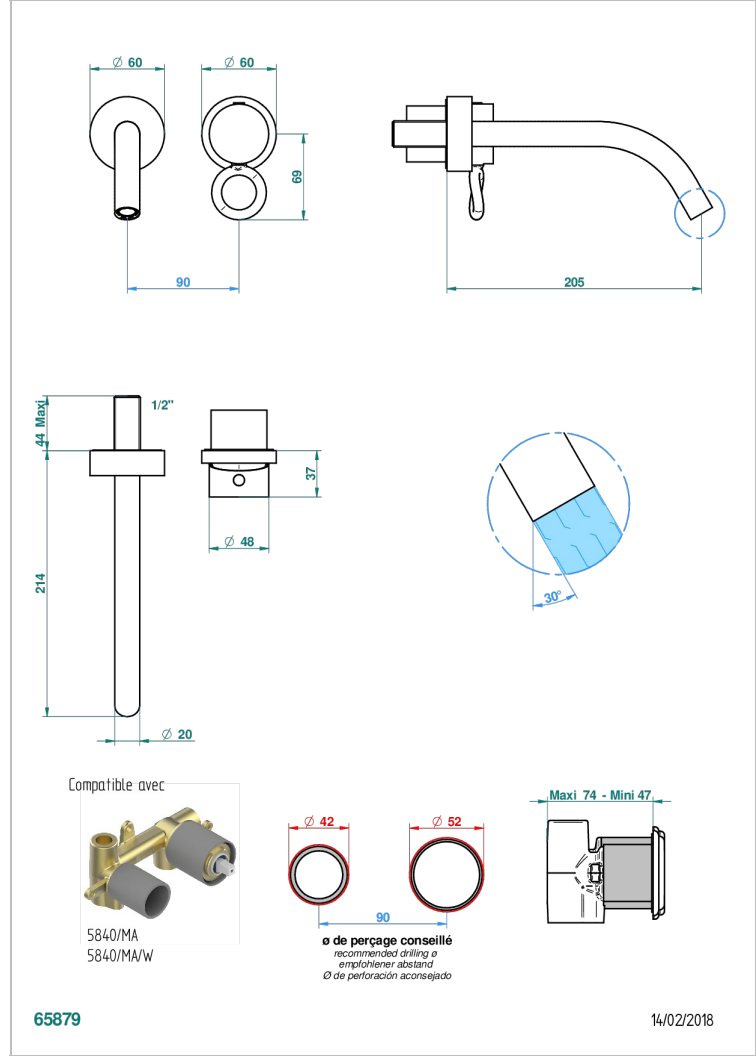

COLLECTION "O"

G4P-6541B

THG
PARIS

Trim only for Built-in basin mixer with spout (two x 1/2" inlets and one 1/2" outlet), without waste

CHARACTERISTIC

- Collection "O"
- Trim only for Built-in basin mixer with spout (two x 1/2" inlets and one 1/2" outlet), without waste

RELATED SKU'S

- Ref. G00-5840/MAUS Rough parts for concealed wall-mounted mixer with 1/2" outlet

AVAILABLE FINITIONS

Black ceram - D30
Blush PVD - H62
Brass color PVD - H49
Brown bronze color PVD - F33
Chrome polished - A02
Chrome polished / gold polished - G02