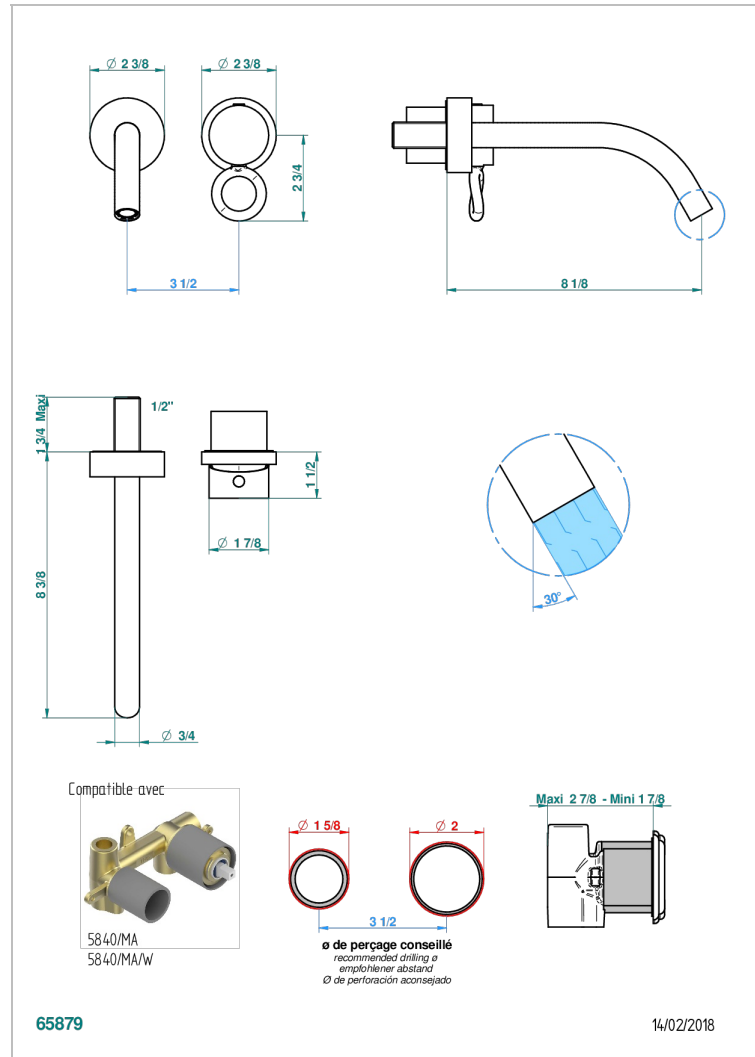

# COLLECTION "O"

G4P-6541B

THG  
PARIS

Trim only for Built-in basin mixer with spout (two x 1/2" inlets and one 1/2" outlet), without waste

## CHARACTERISTIC

- Collection "O"
- Trim only for Built-in basin mixer with spout (two x 1/2" inlets and one 1/2" outlet), without waste

## RELATED SKU'S

- Ref. G00-5840/MAUS Rough parts for concealed wall-mounted mixer with 1/2" outlet