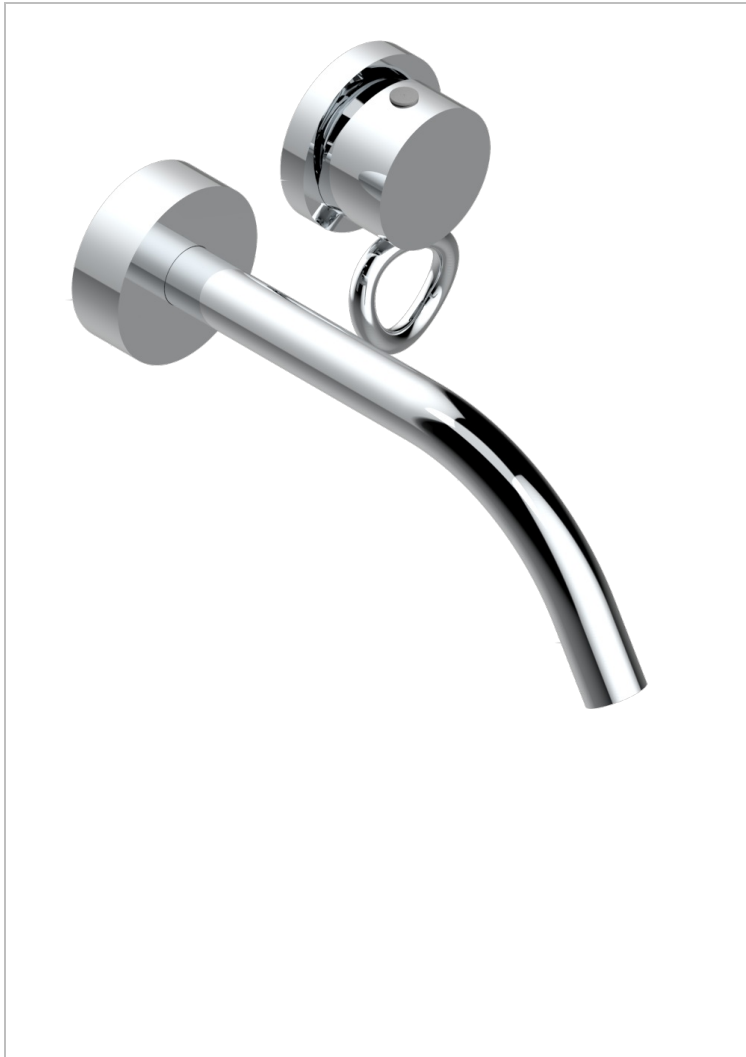

# COLLECTION "O"

G4P-6541B

THG  
PARIS

Trim only for Built-in basin mixer with spout (two x 1/2" inlets and one 1/2" outlet), without waste

## CHARACTERISTIC

- Collection "O"
- Trim only for Built-in basin mixer with spout (two x 1/2" inlets and one 1/2" outlet), without waste

## RELATED SKU'S

- Ref. G00-5840/MAUS Rough parts for concealed wall-mounted mixer with 1/2" outlet