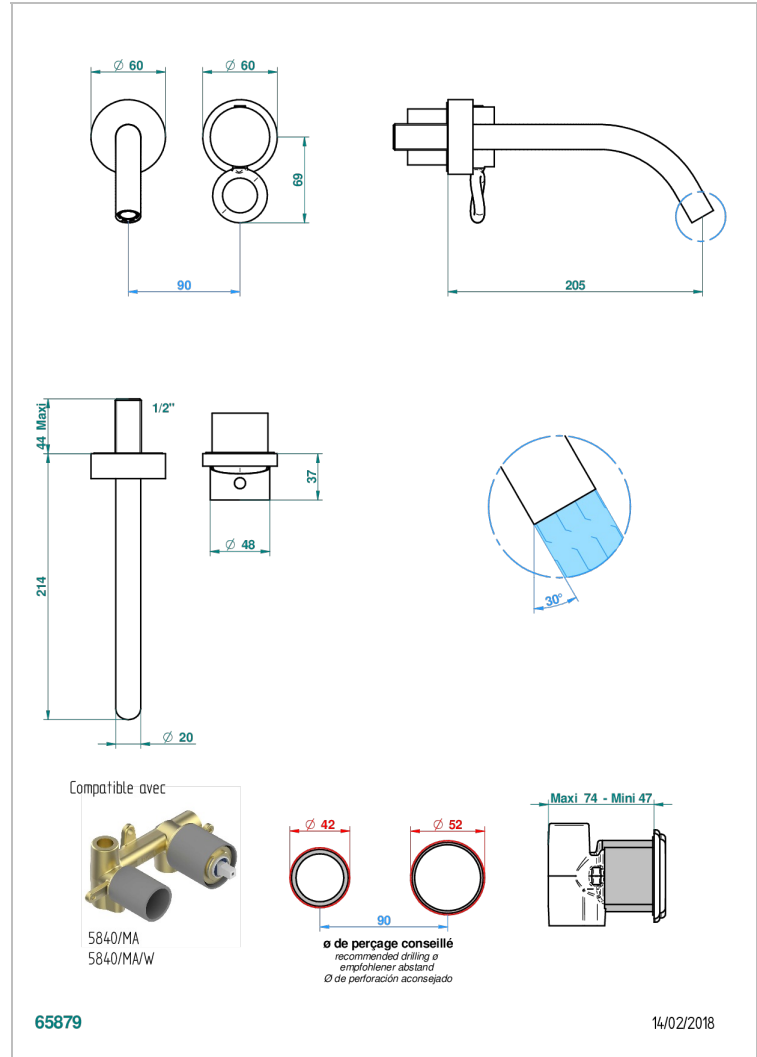

# COLLECTION "O"

G4P-6541B

THG<sup>®</sup>  
PARIS

Trim only for Built-in basin mixer with spout (two x 1/2" inlets and one 1/2" outlet), without waste

## CHARACTERISTIC

- Collection "O"
- Trim only for Built-in basin mixer with spout (two x 1/2" inlets and one 1/2" outlet), without waste

## RELATED SKU'S

- Ref. G00-5840/MA Rough parts for concealed wall-mounted mixer with 1/2" outlet