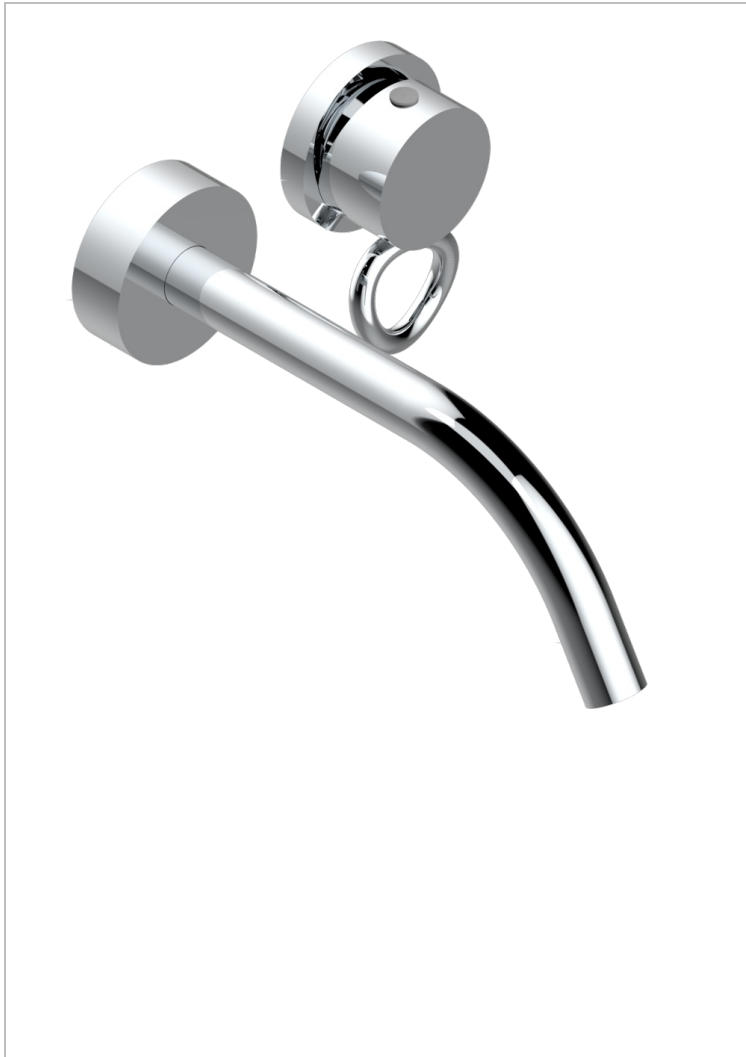

# COLLECTION "O"

G4P-6541B

THG<sup>®</sup>  
PARIS

Trim only for Built-in basin mixer with spout (two x 1/2" inlets and one 1/2" outlet), without waste

## CHARACTERISTIC

- Collection "O"
- Trim only for Built-in basin mixer with spout (two x 1/2" inlets and one 1/2" outlet), without waste

## RELATED SKU'S

- Ref. G00-5840/MA Rough parts for concealed wall-mounted mixer with 1/2" outlet

## AVAILABLE FINITIONS

Antique nickel - H28  
Black ceram - D30  
Blush PVD - H62  
Brass color PVD - H49  
Brown bronze color PVD - F33  
Gold color PVD - H52

Graphite PVD - H64  
Lacquered light bronze - D01  
Matt Umber PVD - H67  
Matt blush PVD - H60  
Matt brass color PVD - H50  
Matt brown bronze color PVD - F34