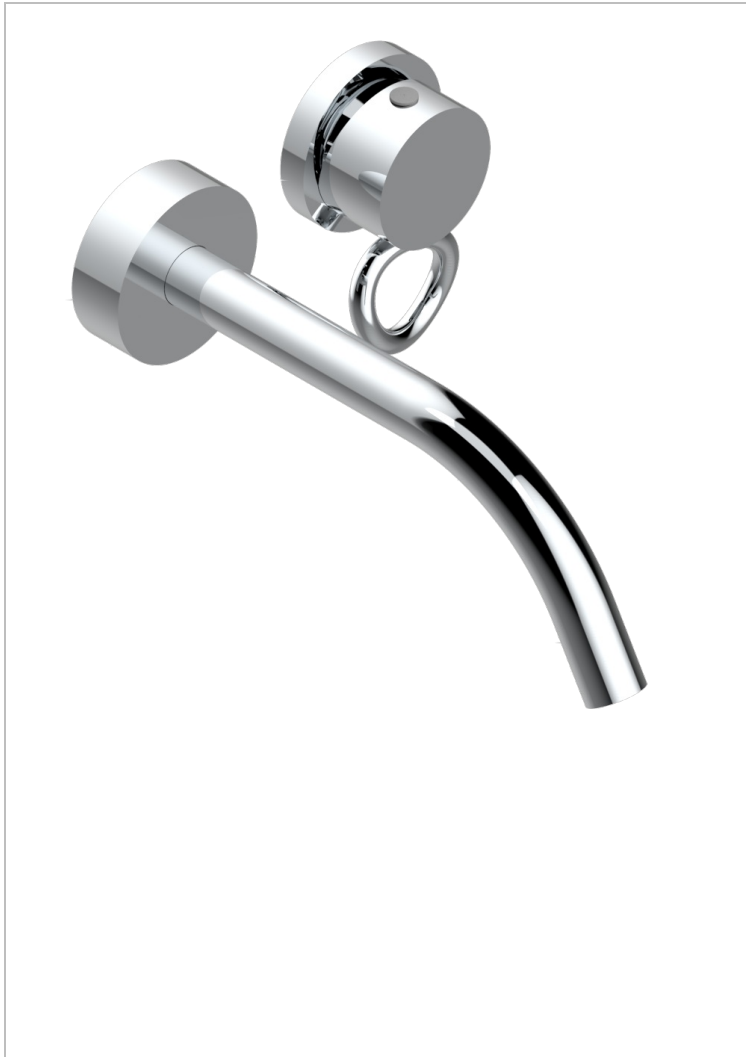

COLLECTION "O"

G4P-6541B

Trim only for Built-in basin mixer with spout (two x 1/2" inlets and one 1/2" outlet), without waste

CHARACTERISTIC

- Collection "O"
- Trim only for Built-in basin mixer with spout (two x 1/2" inlets and one 1/2" outlet), without waste

RELATED SKU'S

- Ref. G00-5840/MA Rough parts for concealed wall-mounted mixer with 1/2" outlet

AVAILABLE FINITIONS

Antique nickel - H28
Black ceram - D30
Blush PVD - H62
Brass color PVD - H49
Brown bronze color PVD - F33
Gold color PVD - H52

Nickel color PVD - H55
Polished chrome (color finish) - A02
Polished chrome / Polished gold (color finish) - G02
Polished gold (color finish) - F01
Polished nickel - B01
Soft gold - F30

Soft matt gold - F31
Umber PVD - H66
Varnished matt antique red copper (color finish) - H07