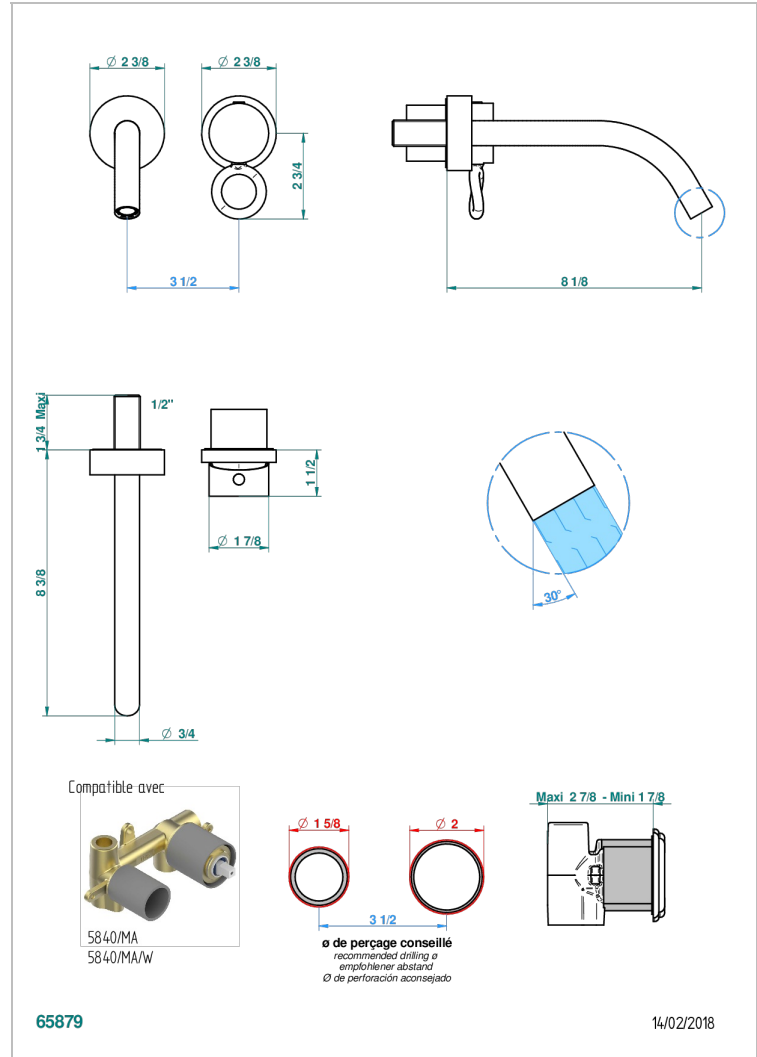

COLLECTION "O"

G4P-6541B

Trim only for Built-in basin mixer with spout (two x 1/2" inlets and one 1/2" outlet), without waste

CHARACTERISTIC

- Collection "O"
- Trim only for Built-in basin mixer with spout (two x 1/2" inlets and one 1/2" outlet), without waste

RELATED SKU'S

- Ref. G00-5840/MA Rough parts for concealed wall-mounted mixer with 1/2" outlet

AVAILABLE FINITIONS

Antique nickel - H28
Black ceram - D30
Blush PVD - H62
Brass color PVD - H49
Brown bronze color PVD - F33
Gold color PVD - H52

Nickel color PVD - H55
Polished chrome (color finish) - A02
Polished chrome / Polished gold (color finish) - G02
Polished gold (color finish) - F01
Polished nickel - B01
Soft gold - F30

Soft matt gold - F31
Umber PVD - H66
Varnished matt antique red copper (color finish) - H07